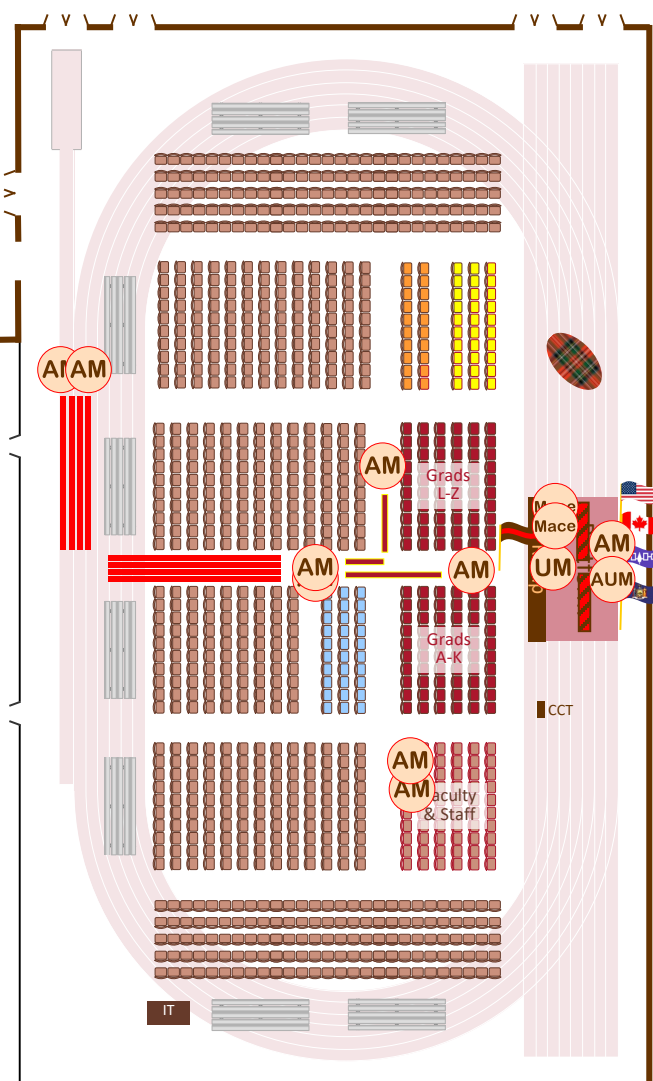

UM

Grads
 L-Z

Grads
 A-K

Faculty
 & Staff

Platform
 Ramp

CCT

IT

Fitness

US, CANADA LEAD PLATFORM, NY LEADS FAC/STAFF, SLU LEADS STUDENTS

FITNESS

STUDENT COLUMNS SPLIT: SUMMAS & A-K CONTINUE, MASTERS & L-Z TURN LEFT

Assigned Rooms

Rest Rooms

FITNESS

Usher & Marshal Positions

BEGINNING

Ushers

- 🏰 1- 4 with line-up
- 🏰 5-8, 20 Back Left of L-Z Seating
- 🏰 9-10 Back Right of A-K Seating
- 🏰 11-15 Karpus Atrium
- 🏰 16-21 Field House Floor

PROCESSION

- ❖ Platform Party
 - ❖ Split to proceed up ramps
 - ❖ Led by US, Canada
 - ❖ Stand through invocation (if able)
- ❖ Faculty & Staff
 - ❖ All turn right to seating
 - ❖ Stand through invocation (if able)
- ❖ Students
 - ❖ Master's & L-Z turn left then right
 - ❖ Seated in rows from front
 - ❖ Master's alone in front row
 - ❖ Summas & A-K go straight
 - ❖ Seated in rows from front
 - ❖ Summas alone in front row
 - ❖ Stand through invocation (if able)
- ❖ When all are at seats
 - ❖ UM goes to seat
 - ❖ Bagpipes stop & leave
 - ❖ University Chaplain to podium

PROCESSION & SEATING

- Platform Party
 - Split to proceed up ramps
 - Led by US, Canada
 - Stand through invocation (if able)
- Faculty & Staff
 - All turn right to seating
 - Stand through invocation (if able)
- Students
 - Master's & L-Z turn L. then R.
 - Seated in rows from front
 - Master's alone in front row
 - Summas & A-K go straight
 - Seated in rows from front
 - Summas alone in front row
 - Stand through invocation (if able)
- When all are at seats
 - UM goes to seat
 - Bagpipes stop & leave
 - University Chaplain to podium