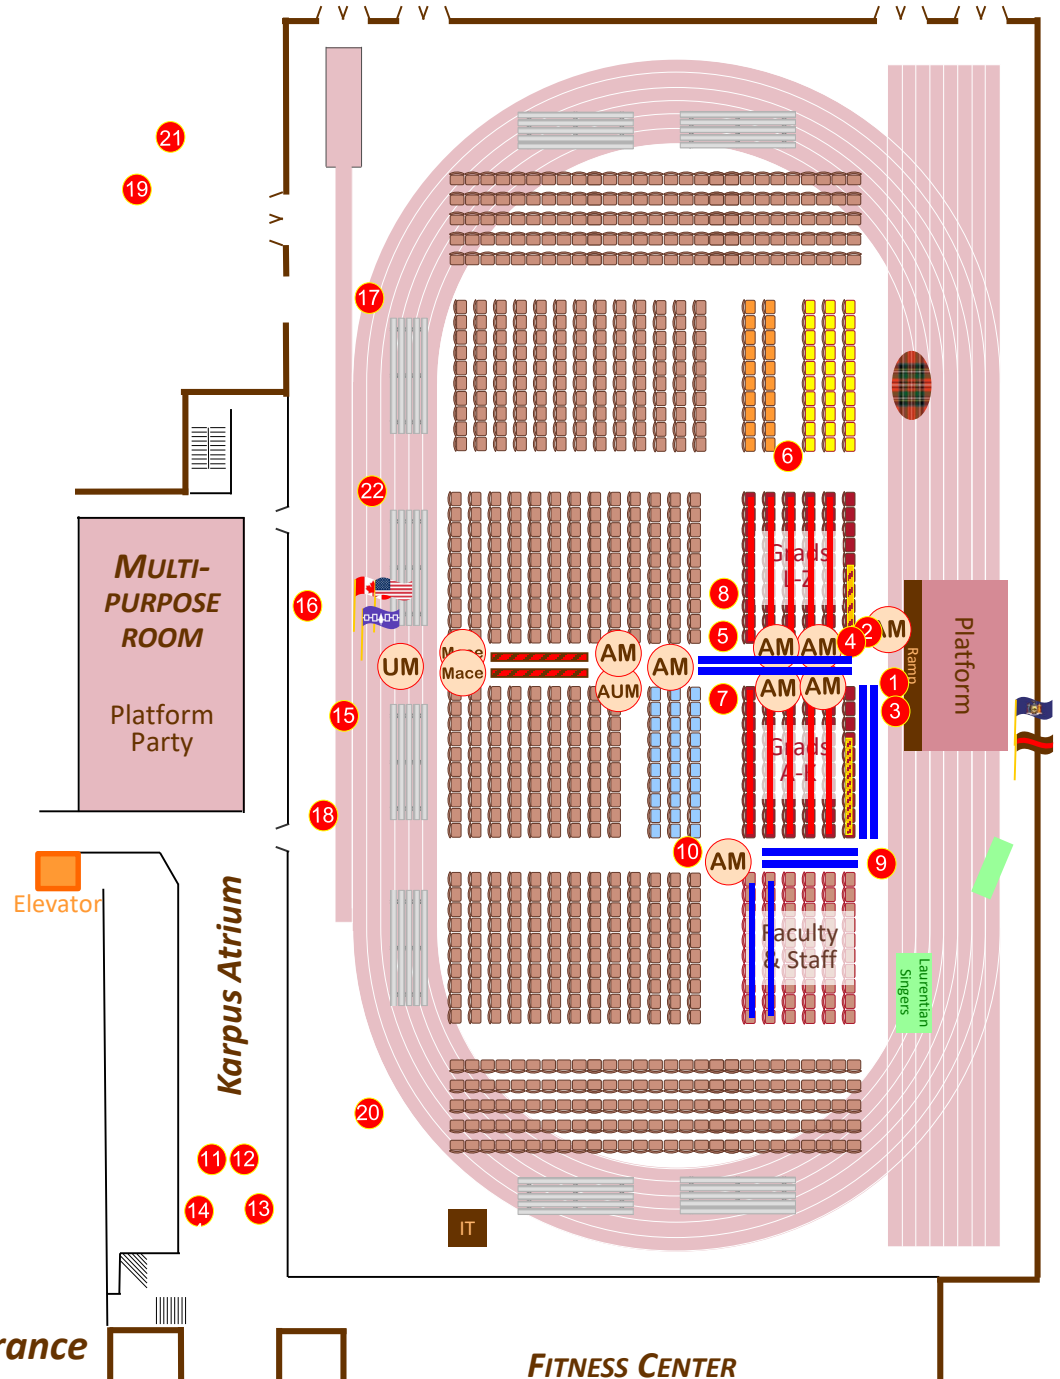

PROCESSION & SEATING

- Platform Party
 - Split to proceed up ramps
 - Led by US, Canada
 - Stand through invocation (if able)
- Faculty & Staff
 - All turn right to seating
 - Stand through invocation (if able)
- Students
 - Master's & L-Z turn L. then R.
 - Seated in rows from front
 - Master's alone in front row
 - Summas & A-K go straight
 - Seated in rows from front
 - Summas alone in front row
 - Stand through invocation (if able)
- When all are at seats
 - UM goes to seat
 - Bagpipes stop & leave
 - University Chaplain to podium

Summa Cum Laude Graduates

- Walk to receive diplomas
- Trustee Achievement award given to graduate with highest GPA (Valedictorian)

Outdoor Recession

RECESSION

- Platform Party
 - Split to proceed up ramps
 - Led by US, Canada
 - Return to MPR or Leithead
- Faculty & Staff
 - Led by Platform Party
 - Form Corridor outside Newell
- Students
 - Led by New York State
 - Master's & Summas lead out
 - Rest follow
 - 2 rows on each side
 - columns 4 abreast
 - Followed by SLU FLag, Bagpipes
- Bagpipes leave Newell
- Recession is over
- Guests free
- Ushers off duty

RECESSION

- Platform Party
 - Split to proceed up ramps
 - Led by US, Canada
 - Return to MPR or Leithead
- Faculty & Staff
 - Led by Platform Party
 - Form Corridor outside Newell
- Students
 - Led by New York State
 - Master's & Summas lead out
 - Rest follow
 - 2 rows on each side
 - columns 4 abreast
 - Followed by SLU FLAG, Bagpipes
- Bagpipes leave Newell
 - Recession is over
 - Guests free
 - Ushers off duty