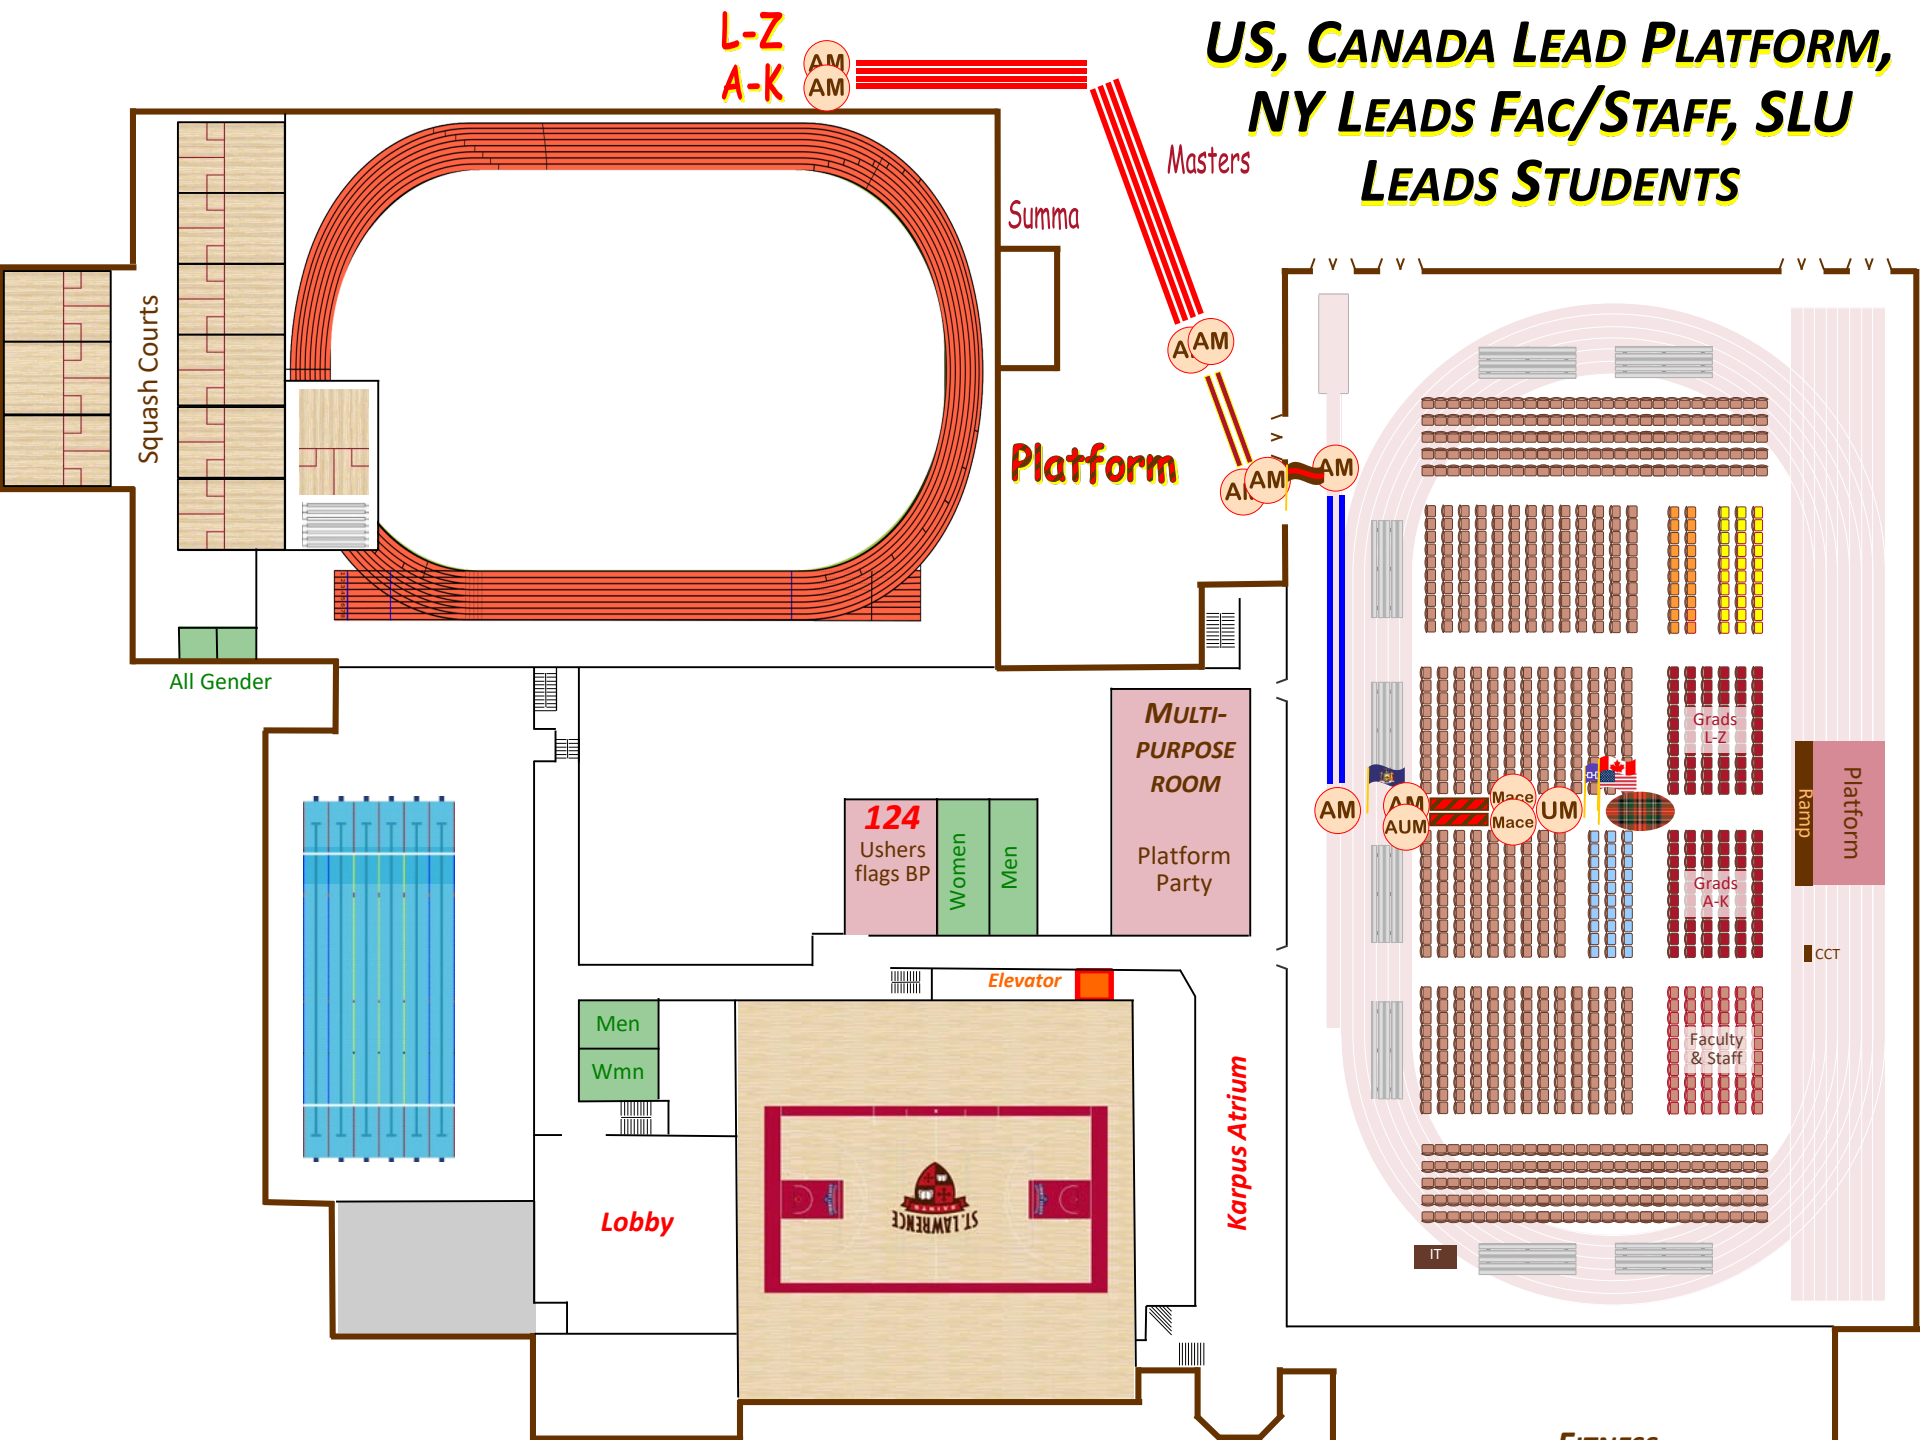

AM

AM

AM

AM

FITNESS

**US, CANADA LEAD PLATFORM,
 NY LEADS FAC/STAFF, SLU
 LEADS STUDENTS**

L-Z
 A-K

AM
 AM

US, CANADA LEAD PLATFORM, NY LEADS FAC/STAFF, SLU LEADS STUDENTS

FITNESS

STUDENT COLUMNS SPLIT: SUMMAS & A-K CONTINUE, MASTERS & L-Z TURN LEFT

Assigned Rooms

Rest Rooms

FITNESS

Usher & Marshal Positions

BEGINNING

Ushers

- 🏰 1- 4 with line-up
- 🏰 5-8, 20 Back Left of L-Z Seating
- 🏰 9-10 Back Right of A-K Seating
- 🏰 11-15 Karpus Atrium
- 🏰 16-21 Field House Floor

PROCESSION

- ❖ Platform Party
 - ❖ Split to proceed up ramps
 - ❖ Led by US, Canada
 - ❖ Stand through invocation (if able)
- ❖ Faculty & Staff
 - ❖ All turn right to seating
 - ❖ Stand through invocation (if able)
- ❖ Students
 - ❖ Master's & L-Z turn left then right
 - ❖ Seated in rows from front
 - ❖ Master's alone in front row
 - ❖ Summas & A-K go straight
 - ❖ Seated in rows from front
 - ❖ Summas alone in front row
 - ❖ Stand through invocation (if able)
- ❖ When all are at seats
 - ❖ UM goes to seat
 - ❖ Bagpipes stop & leave
 - ❖ University Chaplain to podium

PROCESSION & SEATING

- Platform Party
 - Split to proceed up ramps
 - Led by US, Canada
 - Stand through invocation (if able)
- Faculty & Staff
 - All turn right to seating
 - Stand through invocation (if able)
- Students
 - Master's & L-Z turn L. then R.
 - Seated in rows from front
 - Master's alone in front row
 - Summas & A-K go straight
 - Seated in rows from front
 - Summas alone in front row
 - Stand through invocation (if able)
- When all are at seats
 - UM goes to seat
 - Bagpipes stop & leave
 - University Chaplain to podium