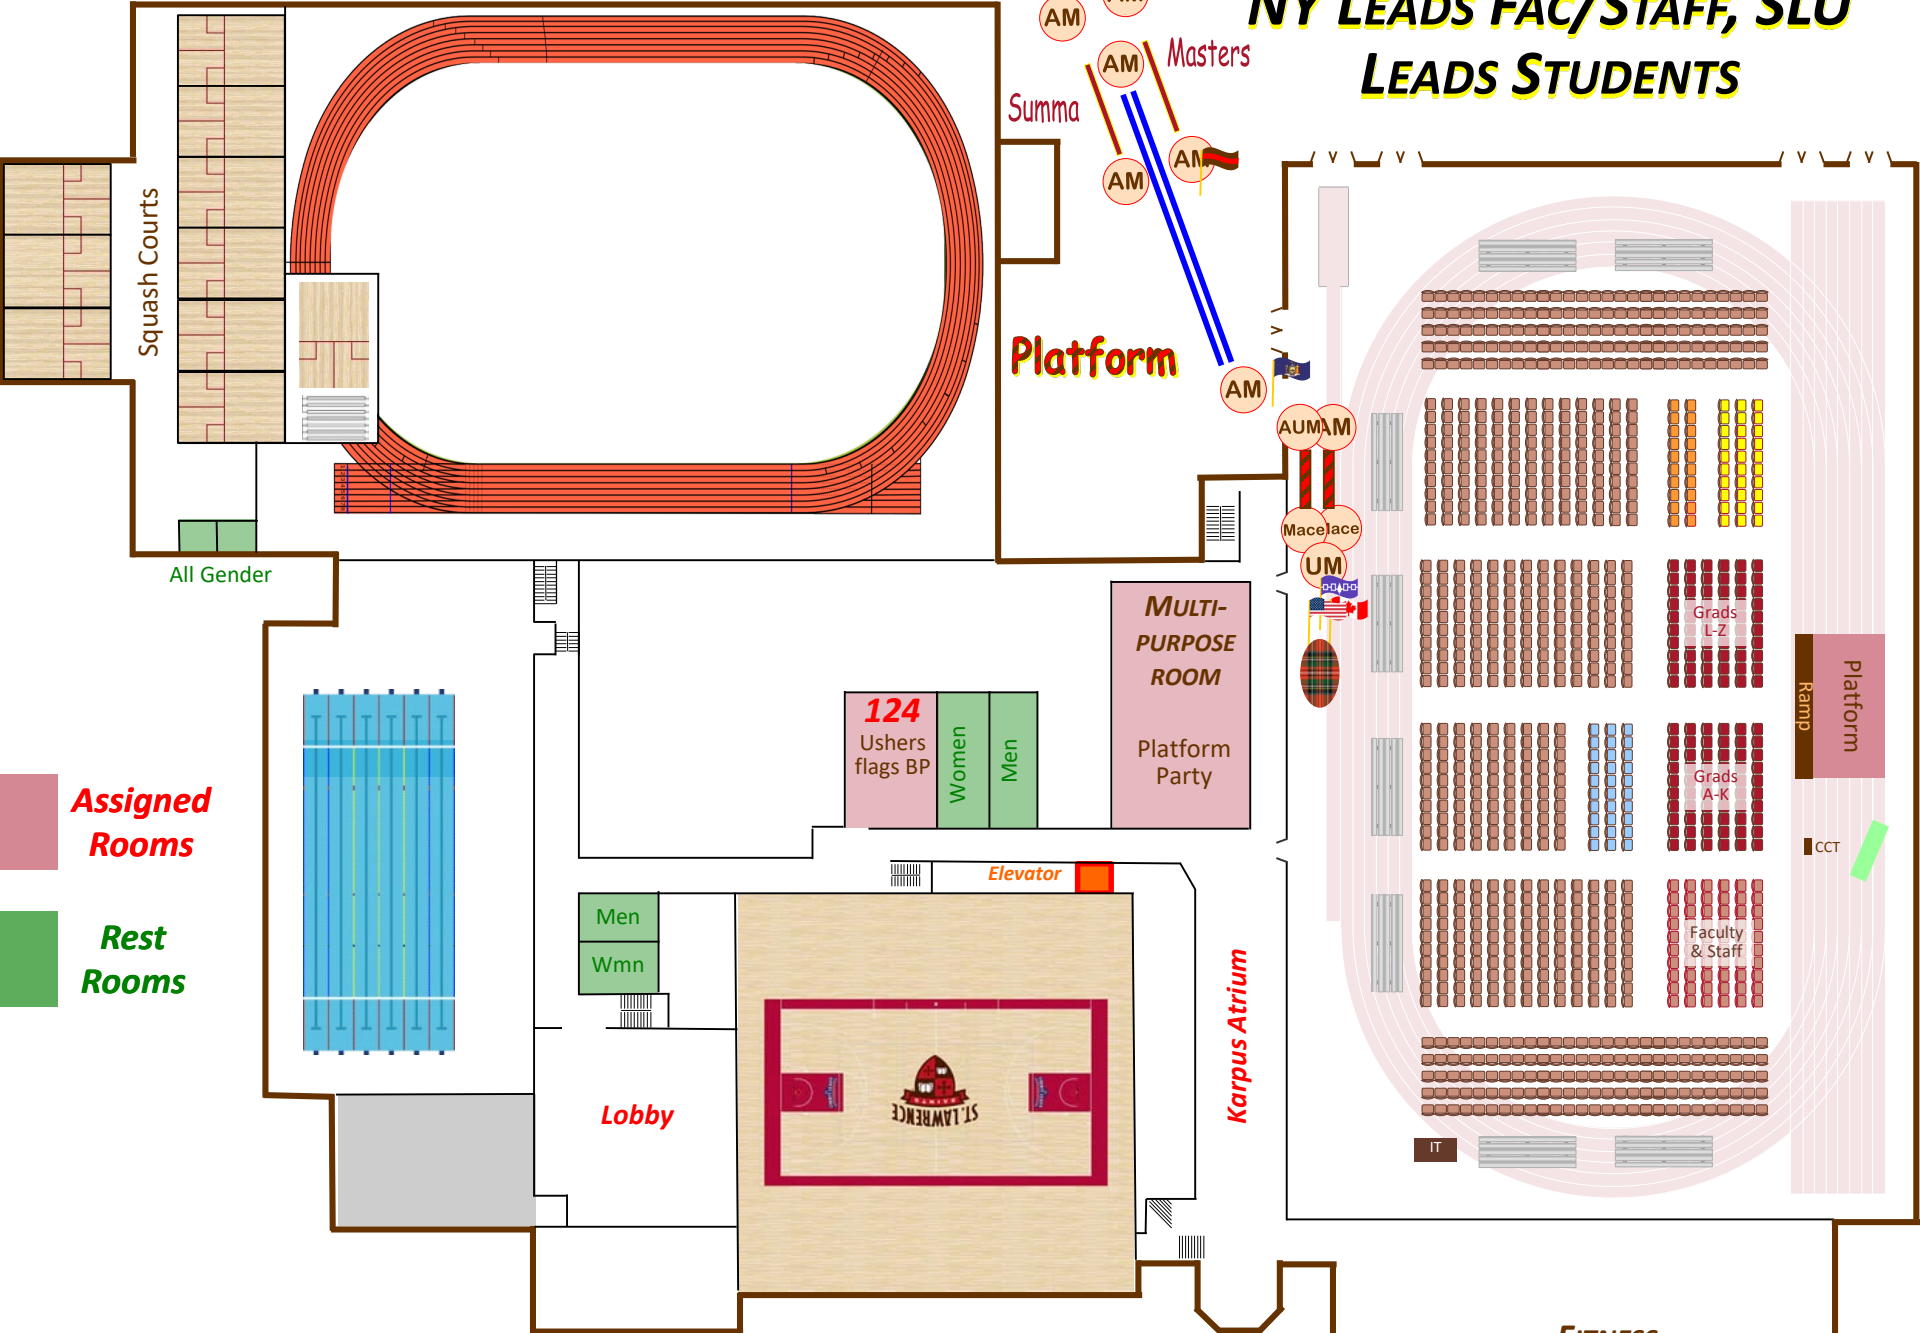

Commencement '26
Newell Field House
Outdoor Procession

Aileen O'Donoghue
University Marshal

COMMENCEMENT VENUE

UPPER (ENTRANCE) LEVEL

UPPER (ENTRANCE) LEVEL

LOWER (FLOOR) LEVEL

LOWER (FLOOR) LEVEL

Outdoor Procession

L-Z
A-K

AM
AM

US, CANADA LEAD PLATFORM, NY LEADS FAC/STAFF, SLU LEADS STUDENTS

Assigned Rooms

Rest Rooms

Squash Courts

All Gender

124

Ushers

- 🏰 1- 4 with line-up
- 🏰 5-8, 20 Back Left of L-Z Seating
- 🏰 9-10 Back Right of A-K Seating
- 🏰 11-15 Karpus Atrium
- 🏰 16-21 Field House Floor

PROCESSION

- ❖ Platform Party
 - ❖ Split to proceed up ramps
 - ❖ Led by US, Canada
 - ❖ Stand through invocation (if able)
- ❖ Faculty & Staff
 - ❖ All turn right to seating
 - ❖ Stand through invocation (if able)
- ❖ Students
 - ❖ Master's & L-Z turn left then right
 - ❖ Seated in rows from front
 - ❖ Master's alone in front row
 - ❖ Summas & A-K go straight
 - ❖ Seated in rows from front
 - ❖ Summas alone in front row
 - ❖ Stand through invocation (if able)
- ❖ When all are at seats
 - ❖ UM goes to seat
 - ❖ Bagpipes stop & leave
 - ❖ University Chaplain to podium

PROCESSION & SEATING

- Platform Party
 - Split to proceed up ramps
 - Led by US, Canada
 - Stand through invocation (if able)
- Faculty & Staff
 - All turn right to seating
 - Stand through invocation (if able)
- Students
 - Master's & L-Z turn L. then R.
 - Seated in rows from front
 - Master's alone in front row
 - Summas & A-K go straight
 - Seated in rows from front
 - Summas alone in front row
 - Stand through invocation (if able)
- When all are at seats
 - UM goes to seat
 - Bagpipes stop & leave
 - University Chaplain to podium