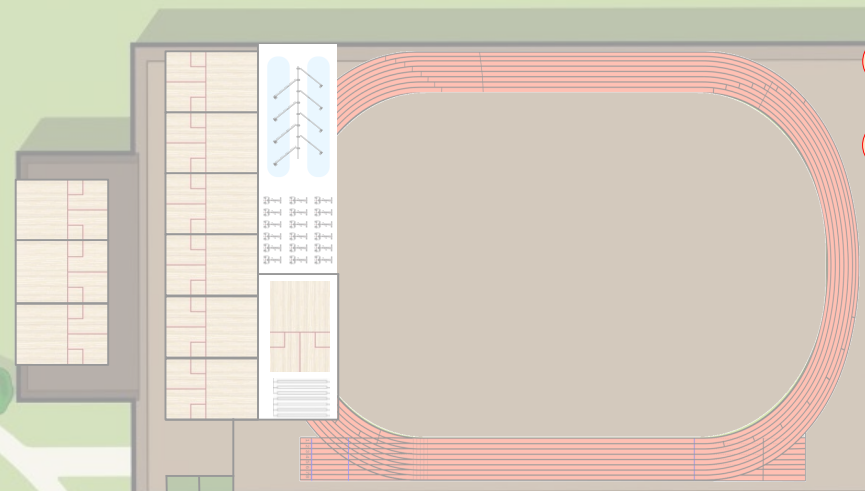

RECESSION

- Platform Party
 - Split to proceed up ramps
 - Led by US, Canada
 - Return to MPR or Leithead
- Faculty & Staff
 - Led by Platform Party
 - Form Corridor outside Newell
- Students
 - Led by New York State
 - Master's & Summas lead out
 - Rest follow
 - 2 rows on each side
 - columns 4 abreast
 - Followed by SLU FLAG, Bagpipes
- Bagpipes leave Newell
 - Recession is over
 - Guests free
 - Ushers off duty

Newell Entrance

FITNESS CENTER

FACULTY CORRIDOR LEADS GRADUATES TO LEITHEAD

**RECESSION ENDS WHEN
SLU FLAG ARRIVES AT
LEITHEAD.**

LEITHEAD RECEPTION

10'

ST. LAWRENCE
UNIVERSITY

Here we go, Saints!!