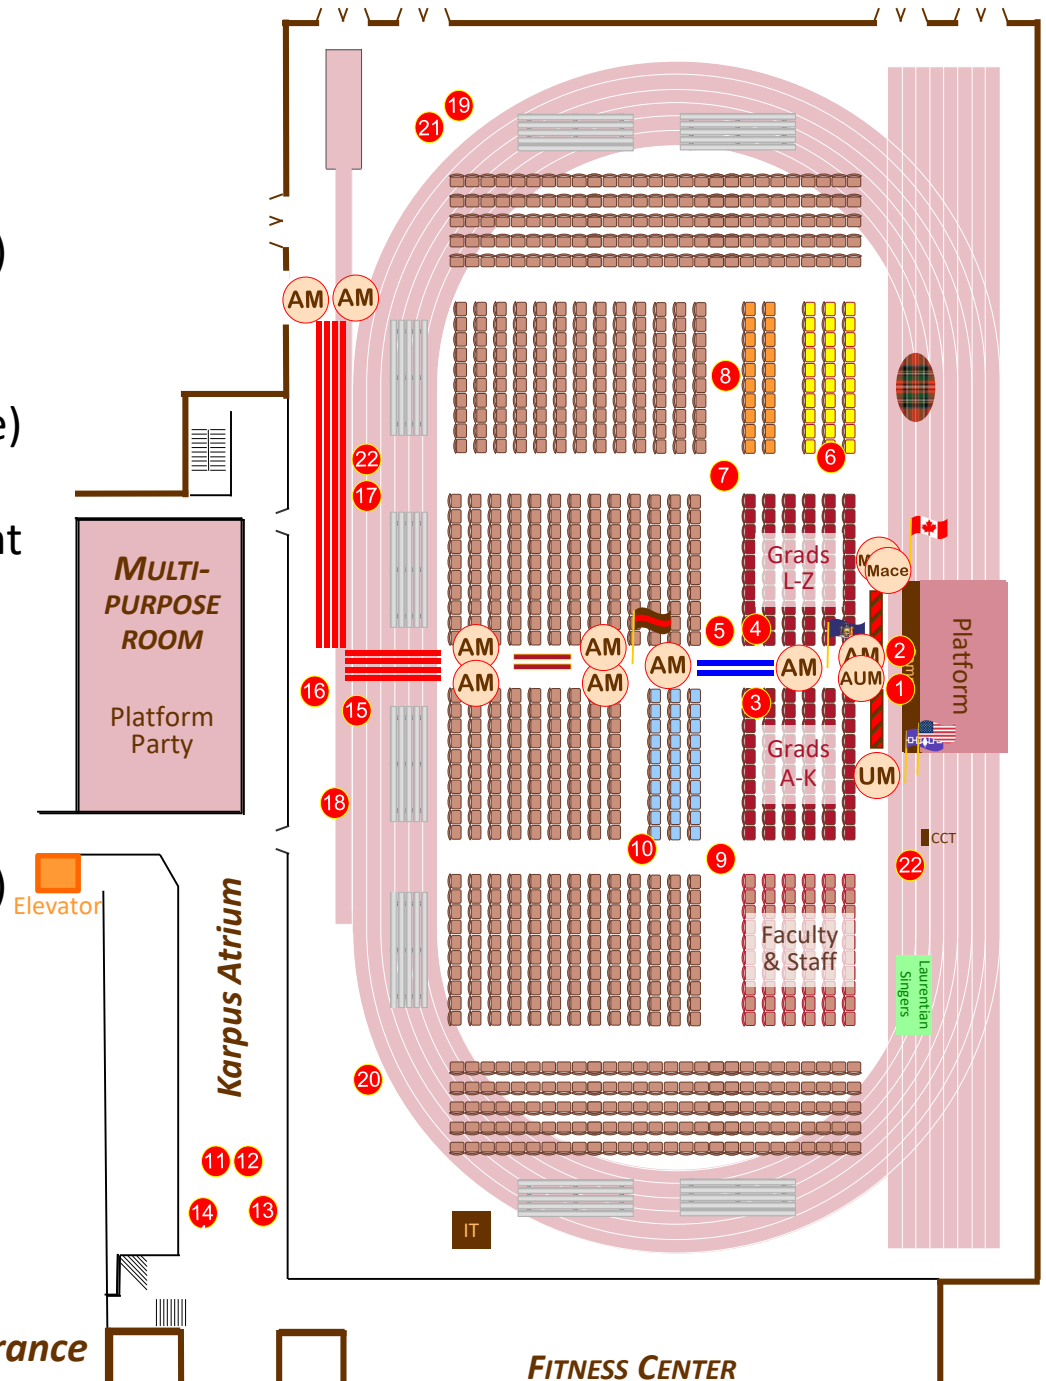

US, CANADA LEAD PLATFORM, NY LEADS FAC/STAFF, SLU LEADS STUDENTS

FITNESS

STUDENT COLUMNS SPLIT: SUMMAS & A-K CONTINUE, MASTERS & L-Z TURN LEFT

Assigned Rooms

Rest Rooms

FITNESS

Usher & Marshal Positions

BEGINNING

Marshals

- 🏰 University Marshal (UM) with Mace
 - 🏰 Behind Bagpipes & Flags
 - 🏰 Leading Faculty with 2 AMs
- 🏰 Associate University Marshal (AUM)
 - 🏰 With Platform Party
- 🏰 Assistant Marshals (AM)
 - 🏰 1 with Platform Party
 - 🏰 2 with Faculty & Staff
 - 🏰 1 with Master's Candidates
 - 🏰 1 with Summa Candidates
 - 🏰 2 with A-K Candidates
 - 🏰 2 with L-Z Candidates

Ushers

- 🏰 1- 4 with line-up
- 🏰 5-8, 20 Back Left of L-Z Seating
- 🏰 9-10 Back Right of A-K Seating
- 🏰 11-15 Karpus Atrium
- 🏰 16-21 Field House Floor

PROCESSION

- ❖ Platform Party
 - ❖ Split to proceed up ramps
 - ❖ Led by US, Canada
 - ❖ Stand through invocation (if able)
- ❖ Faculty & Staff
 - ❖ All turn right to seating
 - ❖ Stand through invocation (if able)
- ❖ Students
 - ❖ Master's & L-Z turn left then right
 - ❖ Seated in rows from front
 - ❖ Master's alone in front row
 - ❖ Summas & A-K go straight
 - ❖ Seated in rows from front
 - ❖ Summas alone in front row
 - ❖ Stand through invocation (if able)
- ❖ When all are at seats
 - ❖ UM goes to seat
 - ❖ Bagpipes stop & leave
 - ❖ University Chaplain to podium

PROCESSION & SEATING

- Platform Party
 - Split to proceed up ramps
 - Led by US, Canada
 - Stand through invocation (if able)
- Faculty & Staff
 - All turn right to seating
 - Stand through invocation (if able)
- Students
 - Master's & L-Z turn L. then R.
 - Seated in rows from front
 - Master's alone in front row
 - Summas & A-K go straight
 - Seated in rows from front
 - Summas alone in front row
 - Stand through invocation (if able)
- When all are at seats
 - UM goes to seat
 - Bagpipes stop & leave
 - University Chaplain to podium