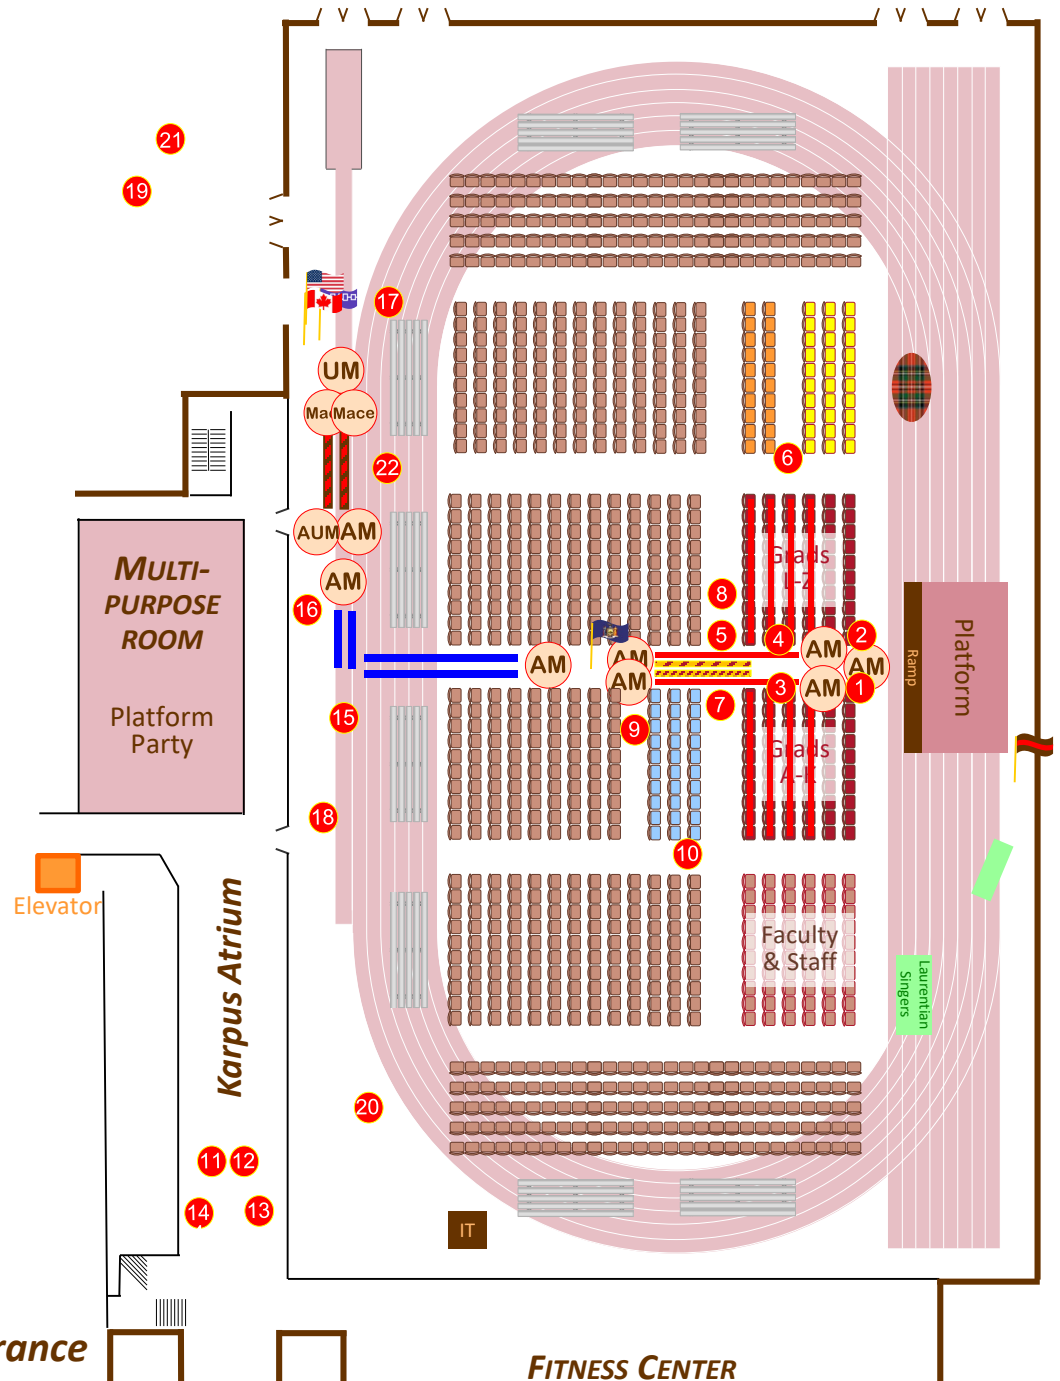

PROCESSION & SEATING

- Platform Party
 - Split to proceed up ramps
 - Led by US, Canada
 - Stand through invocation (if able)
- Faculty & Staff
 - All turn right to seating
 - Stand through invocation (if able)
- Students
 - Master's & L-Z turn L. then R.
 - Seated in rows from front
 - Master's alone in front row
 - Summas & A-K go straight
 - Seated in rows from front
 - Summas alone in front row
 - Stand through invocation (if able)
- When all are at seats
 - UM goes to seat
 - Bagpipes stop & leave
 - University Chaplain to podium

Summa Cum Laude Graduates

- Walk to receive diplomas
- Trustee Achievement award given to graduate with highest GPA (Valedictorian)

Outdoor Recession

RECESSION

- Platform Party
 - Split to proceed up ramps
 - Led by US, Canada
 - Return to MPR or Leithead
- Faculty & Staff
 - Led by Platform Party
 - Form Corridor outside Newell
- Students
 - Led by New York State
 - Master's & Summas lead out
 - Rest follow
 - 2 rows on each side
 - columns 4 abreast
 - Followed by SLU FLag, Bagpipes
- Bagpipes leave Newell
- Recession is over
- Guests free
- Ushers off duty

RECESSION

- Platform Party
 - Split to proceed up ramps
 - Led by US, Canada
 - Return to MPR or Leithead
- Faculty & Staff
 - Led by Platform Party
 - Form Corridor outside Newell
- Students
 - Led by New York State
 - Master's & Summas lead out
 - Rest follow
 - 2 rows on each side
 - columns 4 abreast
 - Followed by SLU FLAG, Bagpipes
- Bagpipes leave Newell
 - Recession is over
 - Guests free
 - Ushers off duty