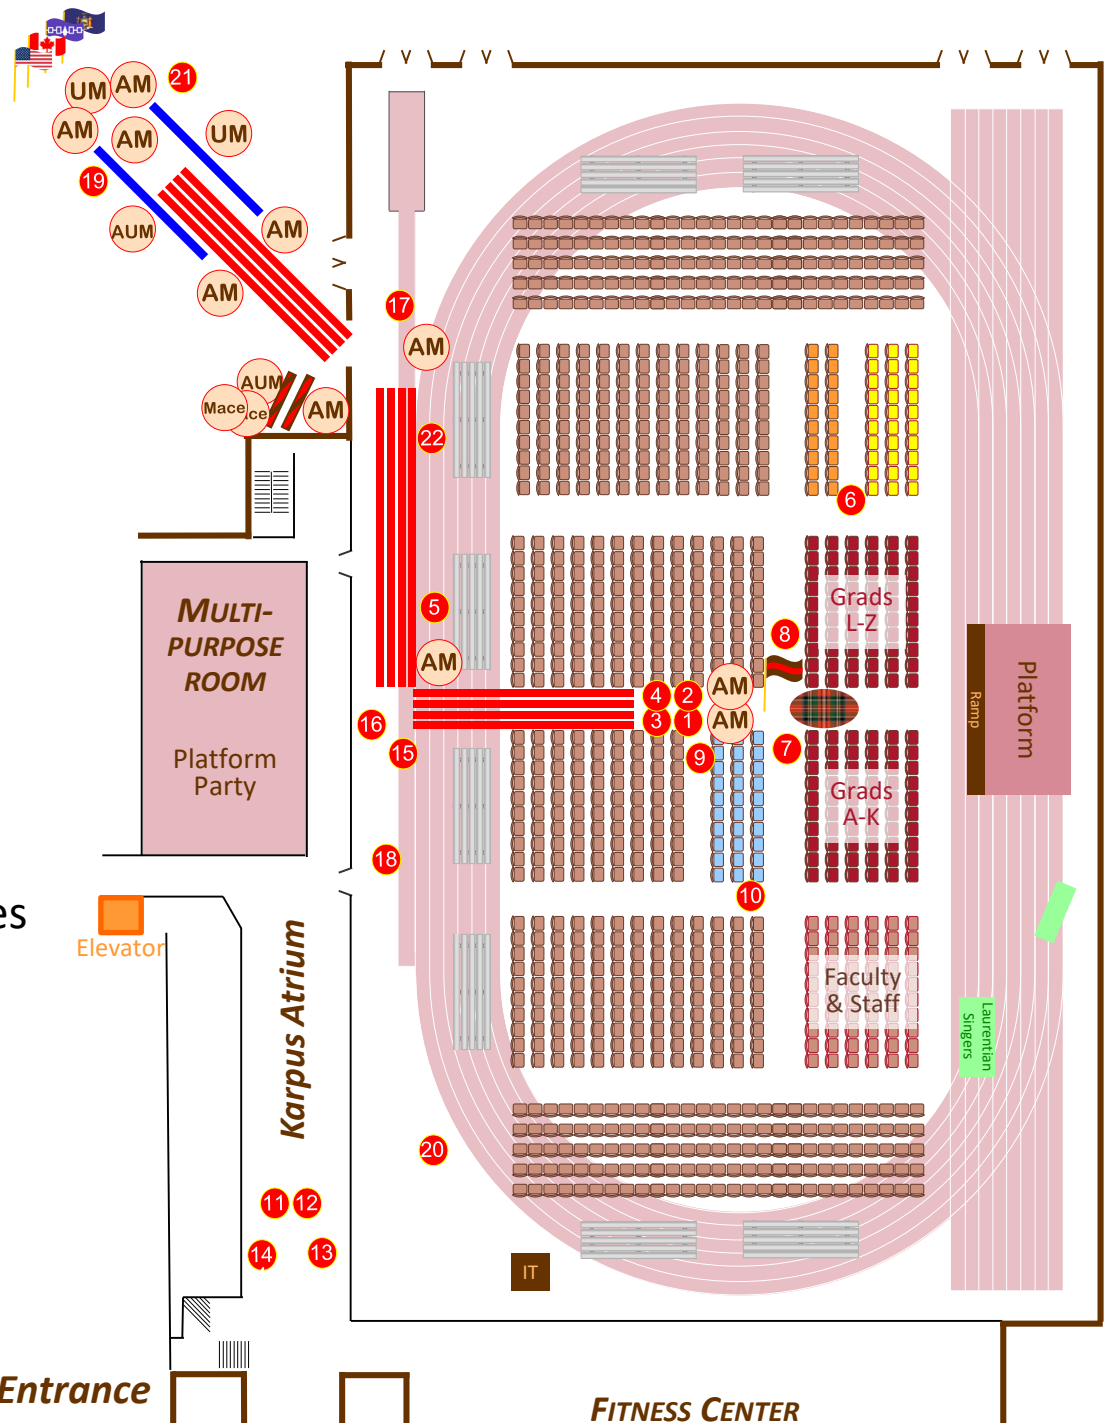

PROCESSION & SEATING

- Platform Party
 - Split to proceed up ramps
 - Led by US, Canada
 - Stand through invocation (if able)
- Faculty & Staff
 - All turn right to seating
 - Stand through invocation (if able)
- Students
 - Master's & L-Z turn L. then R.
 - Seated in rows from front
 - Master's alone in front row
 - Summas & A-K go straight
 - Seated in rows from front
 - Summas alone in front row
 - Stand through invocation (if able)
- When all are at seats
 - UM goes to seat
 - Bagpipes stop & leave
 - University Chaplain to podium

Summa Cum Laude Graduates

- Walk to receive diplomas
- Trustee Achievement award given to graduate with highest GPA (Valedictorian)

Outdoor Recession

RECESSION

- Platform Party
 - Split to proceed up ramps
 - Led by US, Canada
 - Return to MPR or Leithead
- Faculty & Staff
 - Led by Platform Party
 - Form Corridor outside Newell
- Students
 - Led by New York State
 - Master's & Summas lead out
 - Rest follow
 - 2 rows on each side
 - columns 4 abreast
 - Followed by SLU FLag, Bagpipes
- Bagpipes leave Newell
- Recession is over
- Guests free
- Ushers off duty

RECESSION

- Platform Party
 - Split to proceed up ramps
 - Led by US, Canada
 - Return to MPR or Leithead
- Faculty & Staff
 - Led by Platform Party
 - Form Corridor outside Newell
- Students
 - Led by New York State
 - Master's & Summas lead out
 - Rest follow
 - 2 rows on each side
 - columns 4 abreast
 - Followed by SLU FLAG, Bagpipes
- Bagpipes leave Newell
 - Recession is over
 - Guests free
 - Ushers off duty