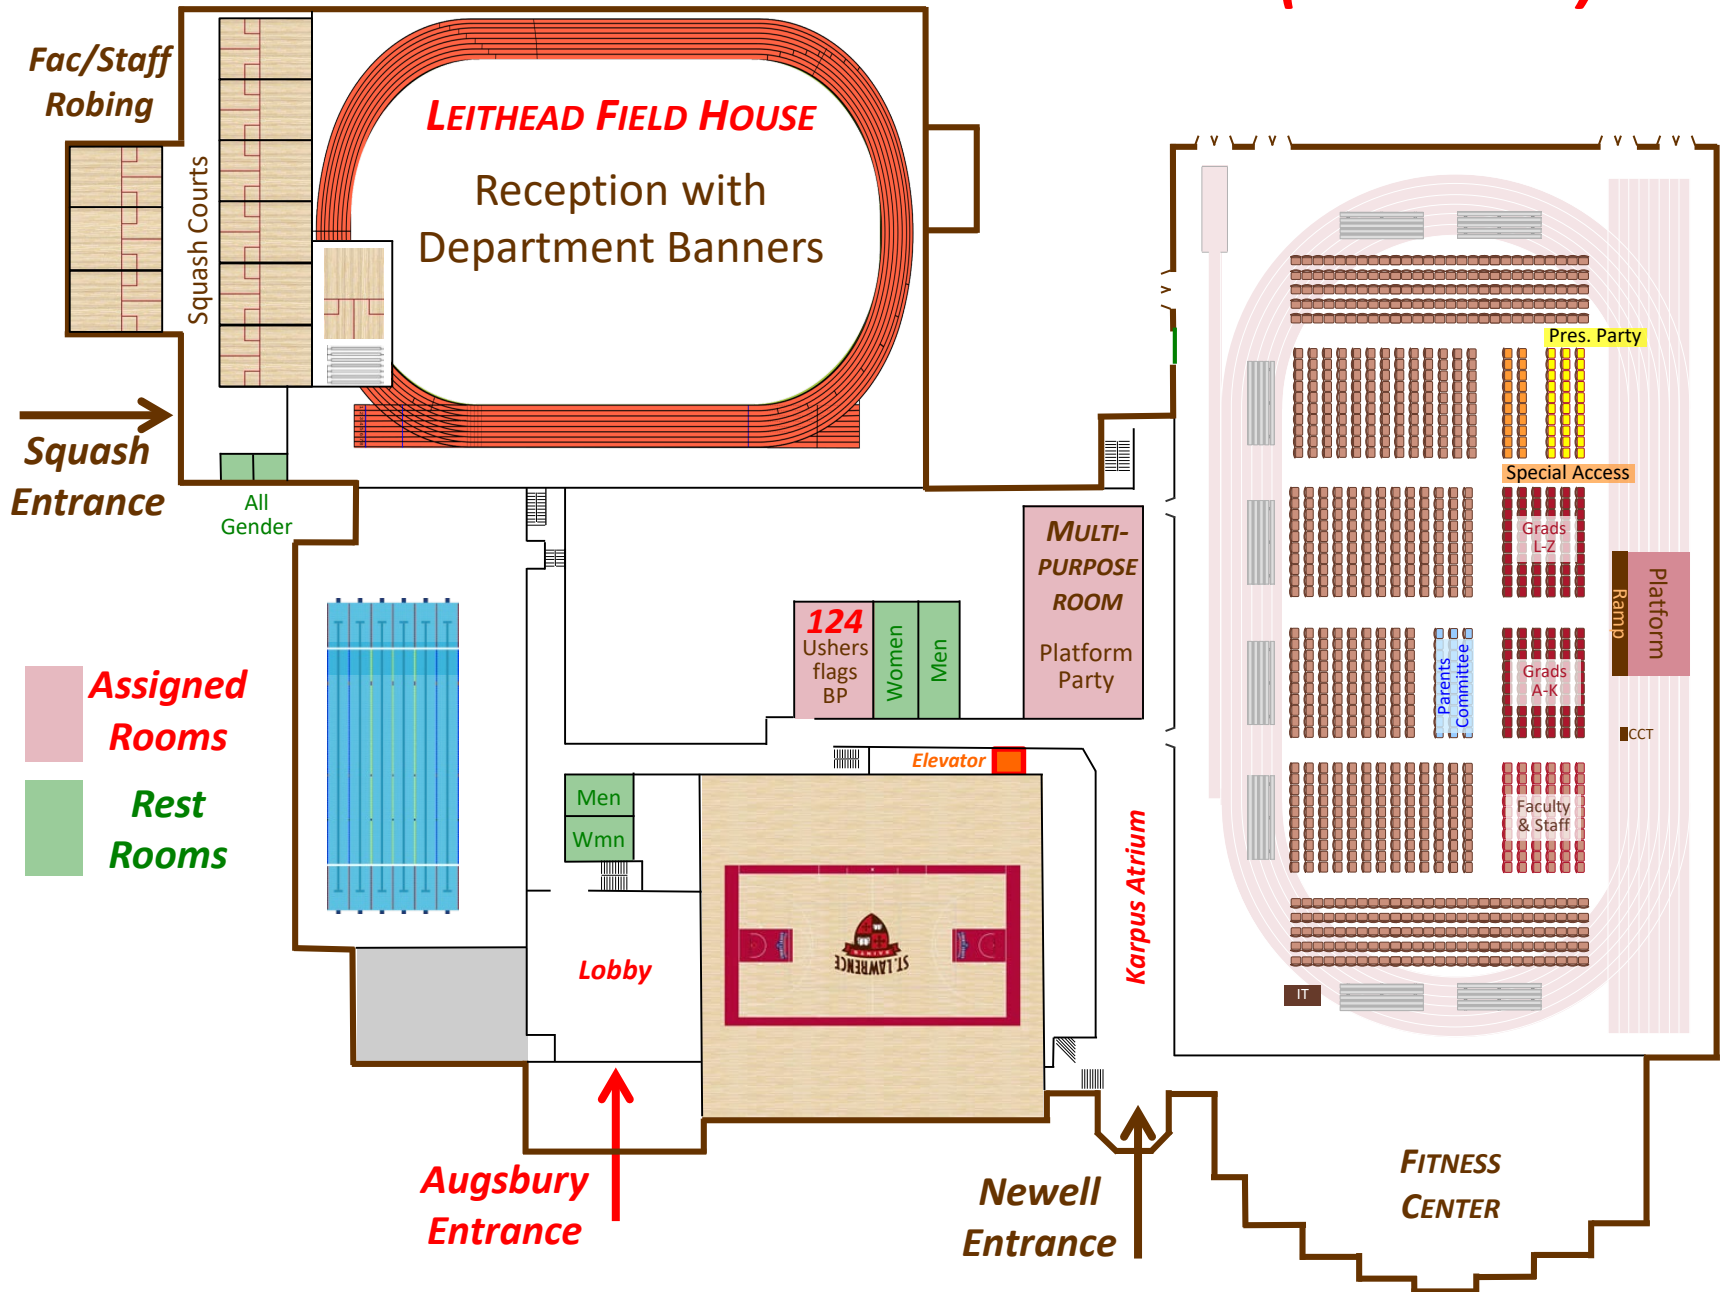

Commencement '26
Newell Field House
Outdoor Procession

Aileen O'Donoghue
University Marshal

COMMENCEMENT VENUE

UPPER (ENTRANCE) LEVEL

UPPER (ENTRANCE) LEVEL

LOWER (FLOOR) LEVEL

LOWER (FLOOR) LEVEL

Outdoor Procession

L-Z
A-K

AM
AM

US, CANADA LEAD PLATFORM, NY LEADS FAC/STAFF, SLU LEADS STUDENTS

Assigned Rooms

Rest Rooms

Squash Courts

All Gender

124

Ushers

- 🏰 1- 4 with line-up
- 🏰 5-8, 20 Back Left of L-Z Seating
- 🏰 9-10 Back Right of A-K Seating
- 🏰 11-15 Karpus Atrium
- 🏰 16-21 Field House Floor

PROCESSION

- ❖ Platform Party
 - ❖ Split to proceed up ramps
 - ❖ Led by US, Canada
 - ❖ Stand through invocation (if able)
- ❖ Faculty & Staff
 - ❖ All turn right to seating
 - ❖ Stand through invocation (if able)
- ❖ Students
 - ❖ Master's & L-Z turn left then right
 - ❖ Seated in rows from front
 - ❖ Master's alone in front row
 - ❖ Summas & A-K go straight
 - ❖ Seated in rows from front
 - ❖ Summas alone in front row
 - ❖ Stand through invocation (if able)
- ❖ When all are at seats
 - ❖ UM goes to seat
 - ❖ Bagpipes stop & leave
 - ❖ University Chaplain to podium

PROCESSION & SEATING

- Platform Party
 - Split to proceed up ramps
 - Led by US, Canada
 - Stand through invocation (if able)
- Faculty & Staff
 - All turn right to seating
 - Stand through invocation (if able)
- Students
 - Master's & L-Z turn L. then R.
 - Seated in rows from front
 - Master's alone in front row
 - Summas & A-K go straight
 - Seated in rows from front
 - Summas alone in front row
 - Stand through invocation (if able)
- When all are at seats
 - UM goes to seat
 - Bagpipes stop & leave
 - University Chaplain to podium