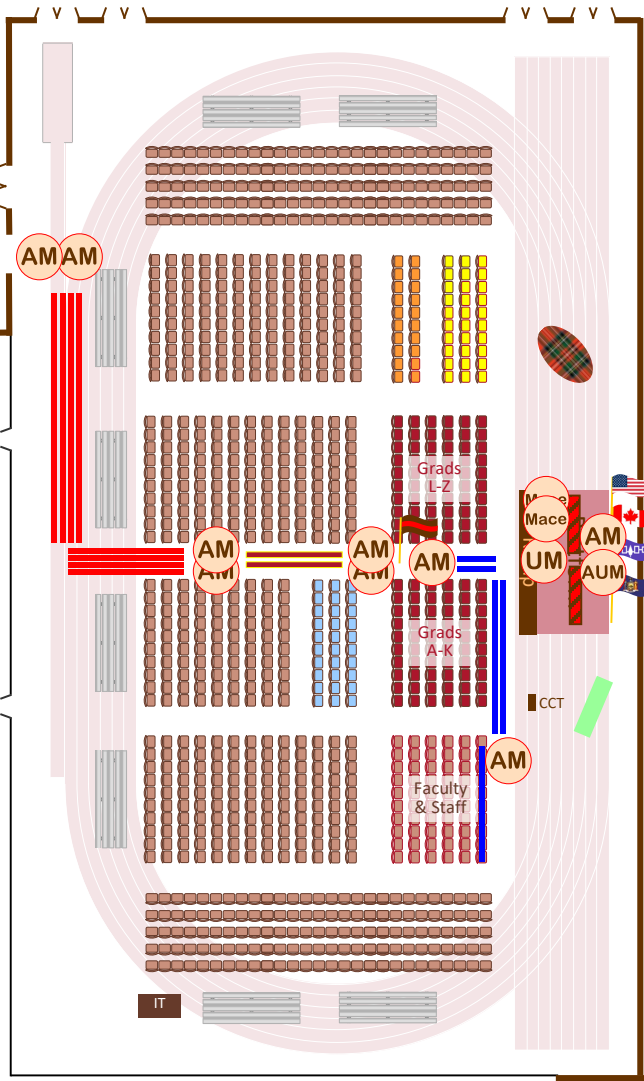

UM

Grads
 L-Z

Grads
 A-K

Faculty
 & Staff

Platform
 Ramp

CCT

IT

Fitness

US, CANADA LEAD PLATFORM, NY LEADS FAC/STAFF, SLU LEADS STUDENTS

FITNESS

STUDENT COLUMNS SPLIT: SUMMAS & A-K CONTINUE, MASTERS & L-Z TURN LEFT

Assigned Rooms

Rest Rooms

FITNESS

Usher & Marshal Positions

BEGINNING