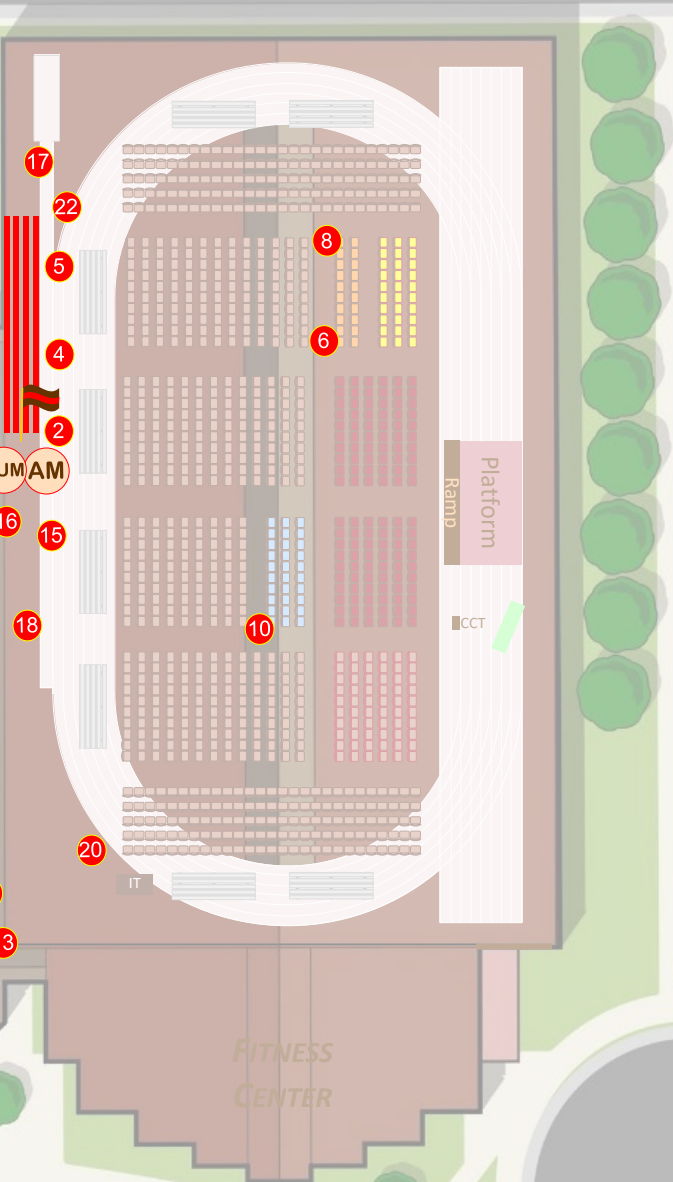

PROCESSION & SEATING

- Platform Party
 - Split to proceed up ramps
 - Led by US, Canada
 - Stand through invocation (if able)
- Faculty & Staff
 - All turn right to seating
 - Stand through invocation (if able)
- Students
 - Master's & L-Z turn L. then R.
 - Seated in rows from front
 - Master's alone in front row
 - Summas & A-K go straight
 - Seated in rows from front
 - Summas alone in front row
 - Stand through invocation (if able)
- When all are at seats
 - UM goes to seat
 - Bagpipes stop & leave
 - University Chaplain to podium

RECESSION

- Platform Party
 - Split to proceed up ramps
 - Led by US, Canada
 - Return to MPR or Leithead
- Faculty & Staff
 - Led by Platform Party
 - Form Corridor outside Newell
- Students
 - Led by New York State
 - Master's & Summas lead out
 - Rest follow
 - 2 rows on each side
 - columns 4 abreast
 - Followed by SLU FLAG, Bagpipes
- Bagpipes leave Newell
 - Recession is over
 - Guests free
 - Ushers off duty

Newell Entrance

FITNESS CENTER

FACULTY CORRIDOR LEADS GRADUATES TO LEITHEAD

**RECESSION ENDS WHEN
SLU FLAG ARRIVES AT
LEITHEAD.**

LEITHEAD RECEPTION

10'

ST. LAWRENCE
UNIVERSITY

Here we go, Saints!!