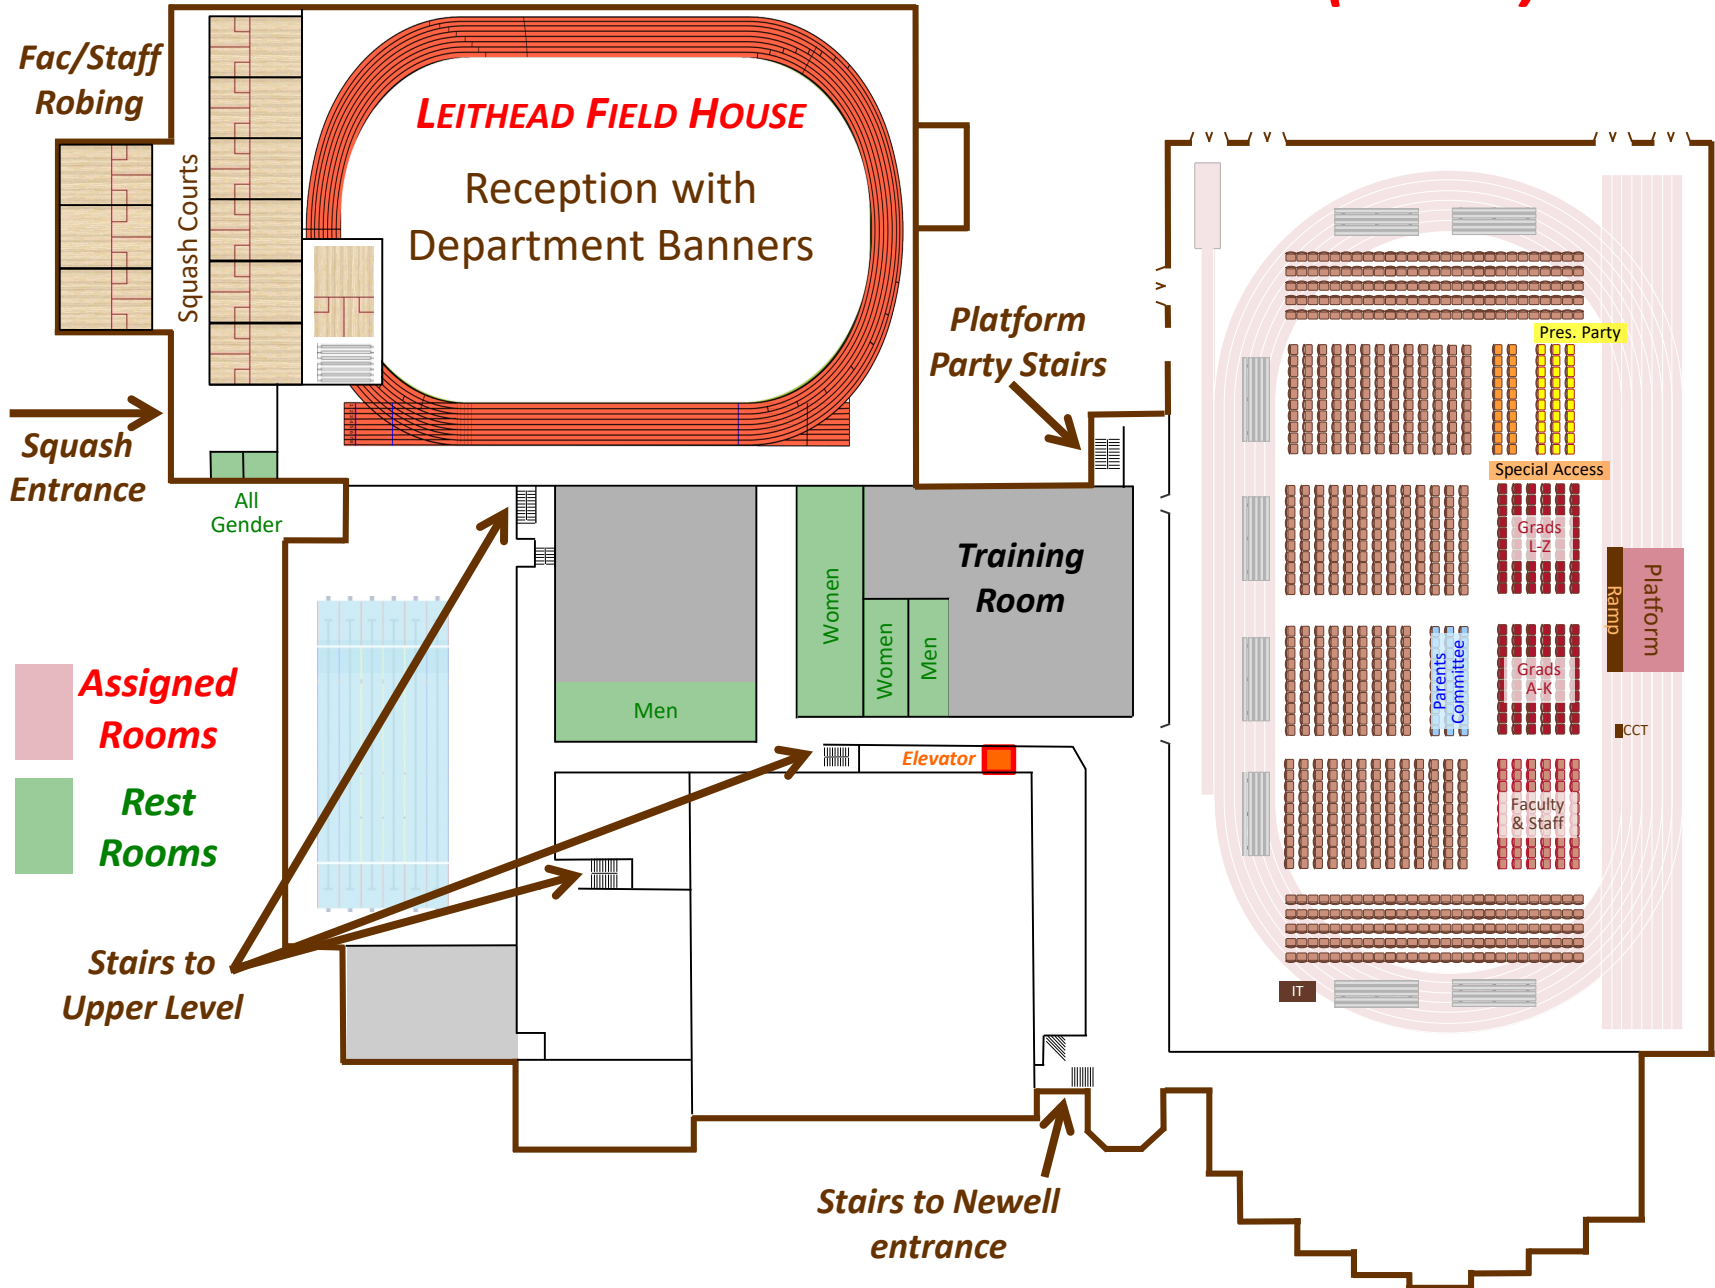

Commencement '26
Newell Field House
Outdoor Procession

Aileen O'Donoghue
University Marshal

COMMENCEMENT VENUE

UPPER (ENTRANCE) LEVEL

UPPER (ENTRANCE) LEVEL

LOWER (FLOOR) LEVEL

LOWER (FLOOR) LEVEL

Outdoor Procession

L-Z
A-K

AM
AM

US, CANADA LEAD PLATFORM, NY LEADS FAC/STAFF, SLU LEADS STUDENTS

Assigned Rooms

Rest Rooms

Squash Courts

All Gender

124

Ushers

- 🏰 1- 4 with line-up
- 🏰 5-8, 20 Back Left of L-Z Seating
- 🏰 9-10 Back Right of A-K Seating
- 🏰 11-15 Karpus Atrium
- 🏰 16-21 Field House Floor

PROCESSION

- ❖ Platform Party
 - ❖ Split to proceed up ramps
 - ❖ Led by US, Canada
 - ❖ Stand through invocation (if able)
- ❖ Faculty & Staff
 - ❖ All turn right to seating
 - ❖ Stand through invocation (if able)
- ❖ Students
 - ❖ Master's & L-Z turn left then right
 - ❖ Seated in rows from front
 - ❖ Master's alone in front row
 - ❖ Summas & A-K go straight
 - ❖ Seated in rows from front
 - ❖ Summas alone in front row
 - ❖ Stand through invocation (if able)
- ❖ When all are at seats
 - ❖ UM goes to seat
 - ❖ Bagpipes stop & leave
 - ❖ University Chaplain to podium

PROCESSION & SEATING

- Platform Party
 - Split to proceed up ramps
 - Led by US, Canada
 - Stand through invocation (if able)
- Faculty & Staff
 - All turn right to seating
 - Stand through invocation (if able)
- Students
 - Master's & L-Z turn L. then R.
 - Seated in rows from front
 - Master's alone in front row
 - Summas & A-K go straight
 - Seated in rows from front
 - Summas alone in front row
 - Stand through invocation (if able)
- When all are at seats
 - UM goes to seat
 - Bagpipes stop & leave
 - University Chaplain to podium