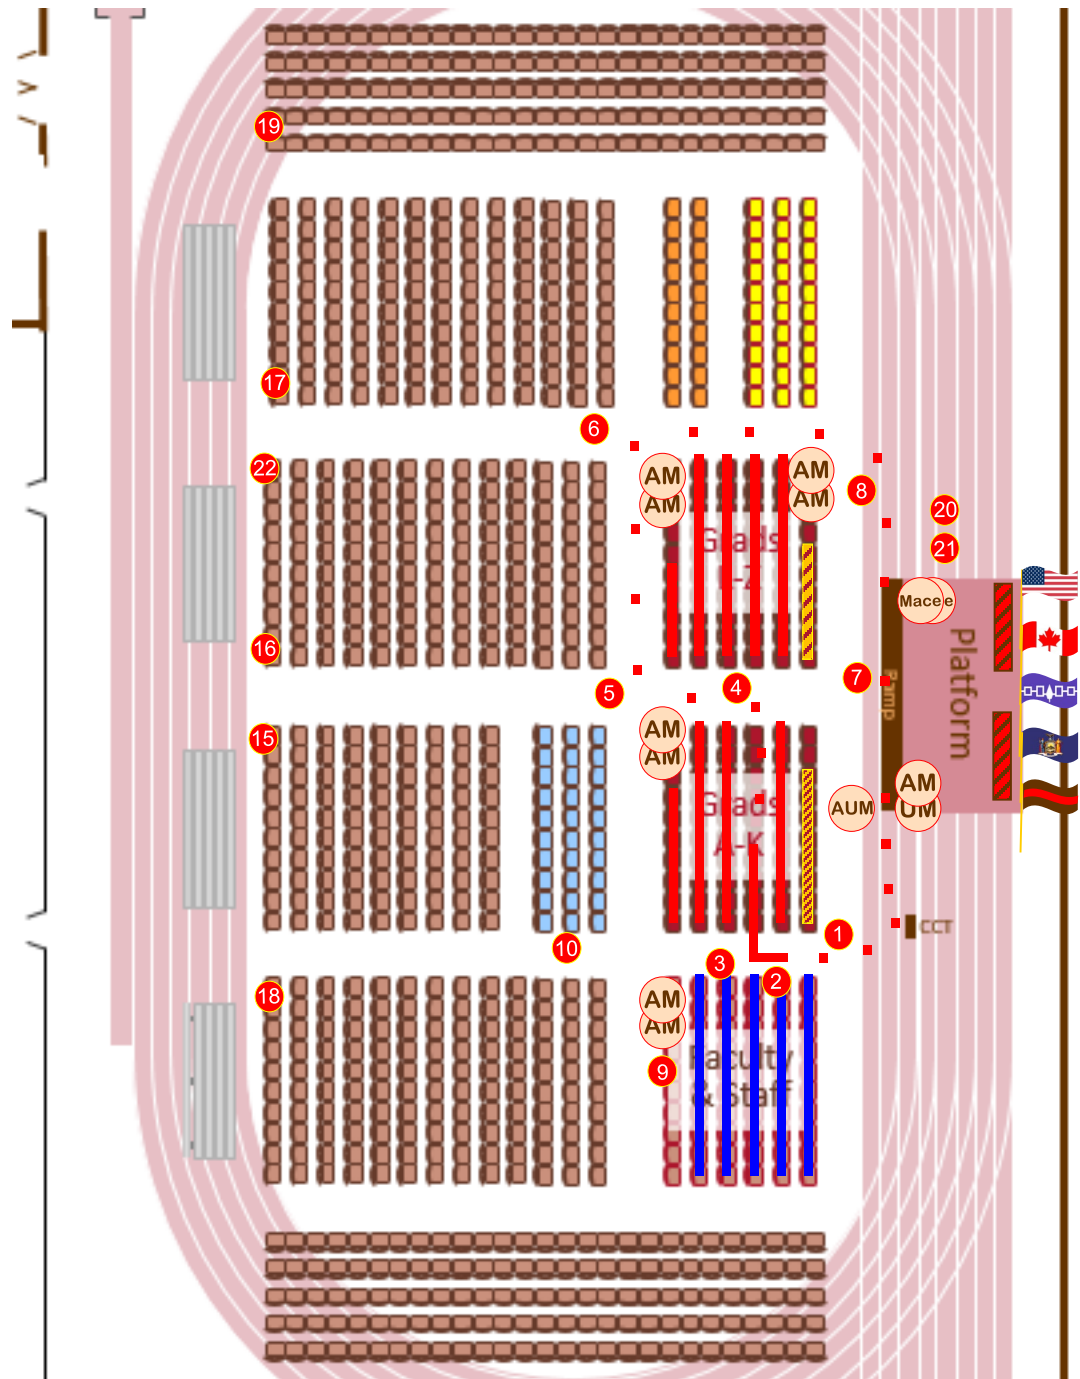

DEGREES IN COURSE

Masters Degrees

- Stand to have degree conferred
- Walk to receive diplomas

International Students

- Recognized
- Walk to receive certificate

Bachelors Degrees

- BA stand to have degree conferred
- BS stand to have degree conferred
- A-K walk to receive diplomas
- L-Z walk to receive diplomas

Summa Cum Laude Graduates

- Walk to receive diplomas
- Trustee Achievement award given to graduate with highest GPA (Valedictorian)