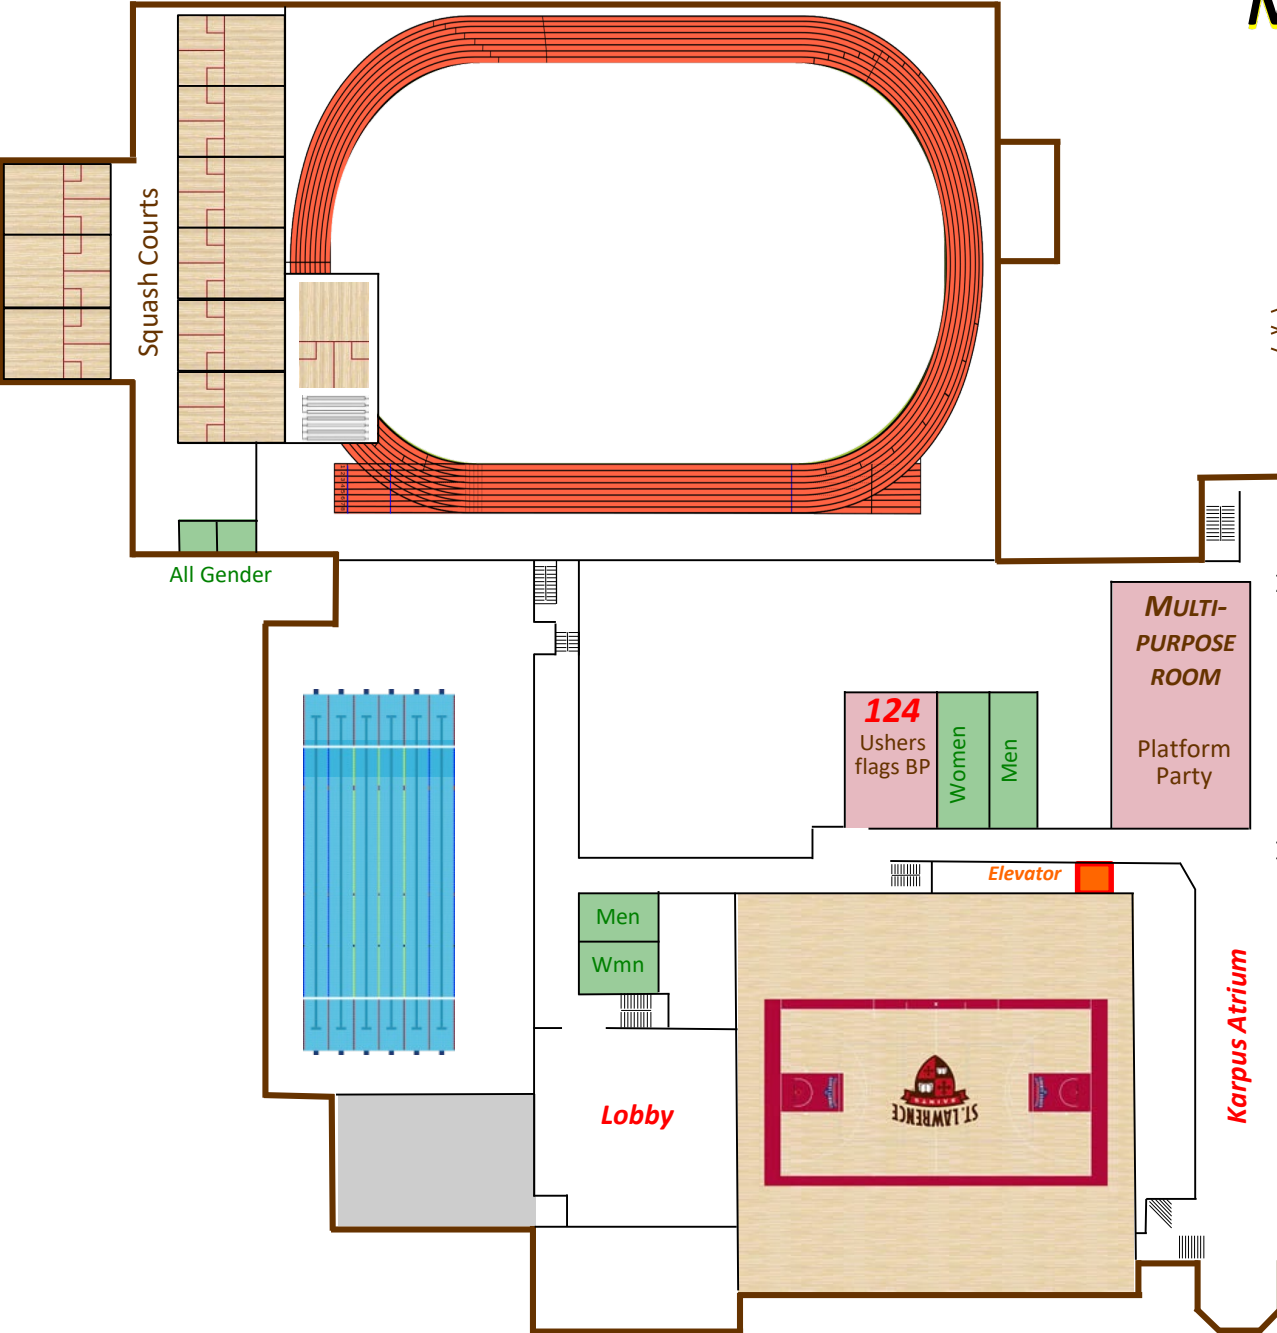

UM

Grads
 L-Z

Grads
 A-K

Faculty
 & Staff

Platform
 Ramp

CCT

IT

Fitness

US, CANADA LEAD PLATFORM, NY LEADS FAC/STAFF, SLU LEADS STUDENTS

FITNESS

STUDENT COLUMNS SPLIT: SUMMAS & A-K CONTINUE, MASTERS & L-Z TURN LEFT

Assigned Rooms

Rest Rooms

FITNESS

Usher & Marshal Positions

BEGINNING

Ushers

- 🏰 1- 4 with line-up
- 🏰 5-8, 20 Back Left of L-Z Seating
- 🏰 9-10 Back Right of A-K Seating
- 🏰 11-15 Karpus Atrium
- 🏰 16-21 Field House Floor

PROCESSION

- ❖ Platform Party
 - ❖ Split to proceed up ramps
 - ❖ Led by US, Canada
 - ❖ Stand through invocation (if able)
- ❖ Faculty & Staff
 - ❖ All turn right to seating
 - ❖ Stand through invocation (if able)
- ❖ Students
 - ❖ Master's & L-Z turn left then right
 - ❖ Seated in rows from front
 - ❖ Master's alone in front row
 - ❖ Summas & A-K go straight
 - ❖ Seated in rows from front
 - ❖ Summas alone in front row
 - ❖ Stand through invocation (if able)
- ❖ When all are at seats
 - ❖ UM goes to seat
 - ❖ Bagpipes stop & leave
 - ❖ University Chaplain to podium

PROCESSION & SEATING

- Platform Party
 - Split to proceed up ramps
 - Led by US, Canada
 - Stand through invocation (if able)
- Faculty & Staff
 - All turn right to seating
 - Stand through invocation (if able)
- Students
 - Master's & L-Z turn L. then R.
 - Seated in rows from front
 - Master's alone in front row
 - Summas & A-K go straight
 - Seated in rows from front
 - Summas alone in front row
 - Stand through invocation (if able)
- When all are at seats
 - UM goes to seat
 - Bagpipes stop & leave
 - University Chaplain to podium