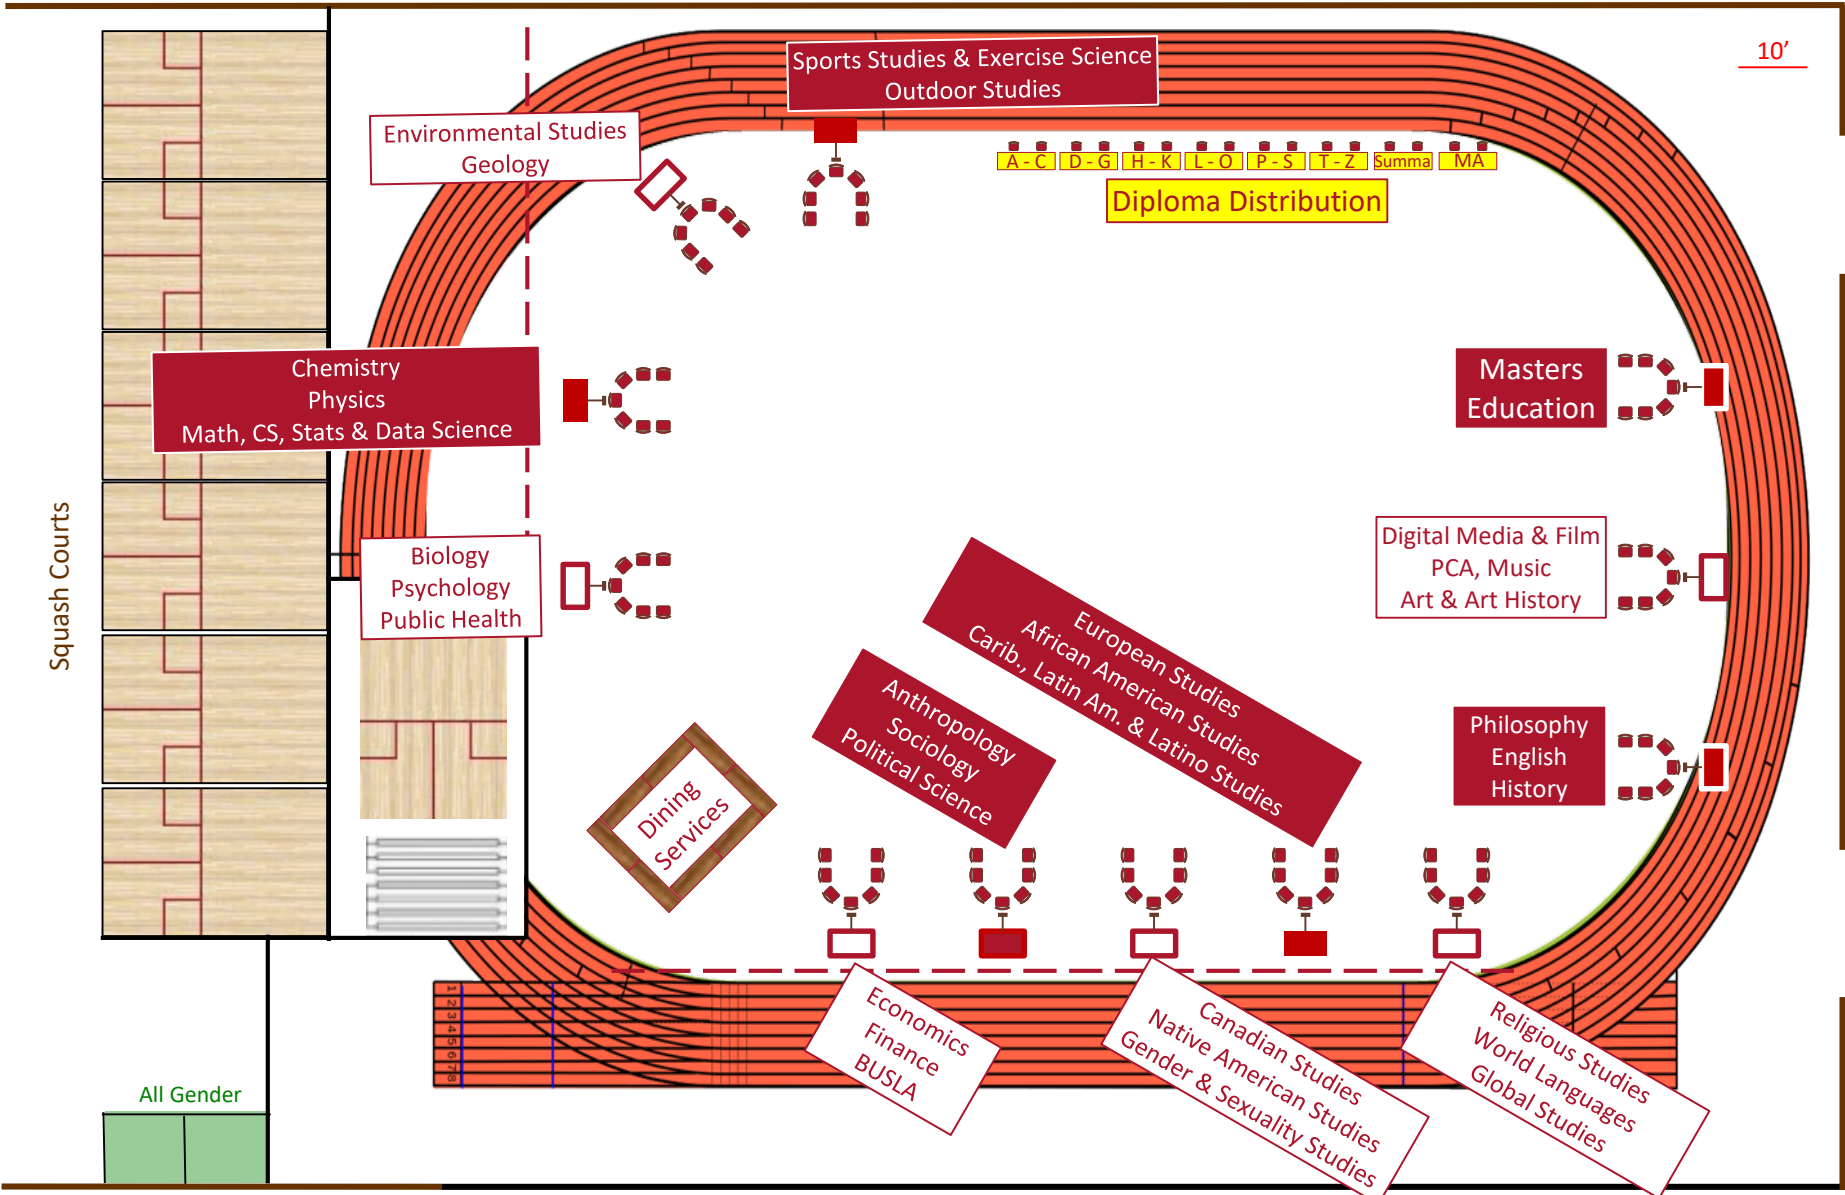

PROCESSION & SEATING

- Platform Party
 - Split to proceed up ramps
 - Led by US, Canada
 - Stand through invocation (if able)
- Faculty & Staff
 - All turn right to seating
 - Stand through invocation (if able)
- Students
 - Master's & L-Z turn L. then R.
 - Seated in rows from front
 - Master's alone in front row
 - Summas & A-K go straight
 - Seated in rows from front
 - Summas alone in front row
 - Stand through invocation (if able)
- When all are at seats
 - UM goes to seat
 - Bagpipes stop & leave
 - University Chaplain to podium

RECESSION

- Platform Party
 - Split to proceed up ramps
 - Led by US, Canada
 - Return to MPR or Leithead
- Faculty & Staff
 - Led by Platform Party
 - Form Corridor outside Newell
- Students
 - Led by New York State
 - Master's & Summas lead out
 - Rest follow
 - 2 rows on each side
 - columns 4 abreast
 - Followed by SLU FLAG, Bagpipes
- Bagpipes leave Newell
 - Recession is over
 - Guests free
 - Ushers off duty

Newell Entrance

FITNESS CENTER

FACULTY CORRIDOR LEADS GRADUATES TO LEITHEAD

**RECESSION ENDS WHEN
SLU FLAG ARRIVES AT
LEITHEAD.**

LEITHEAD RECEPTION

10'

ST. LAWRENCE
UNIVERSITY

Here we go, Saints!!