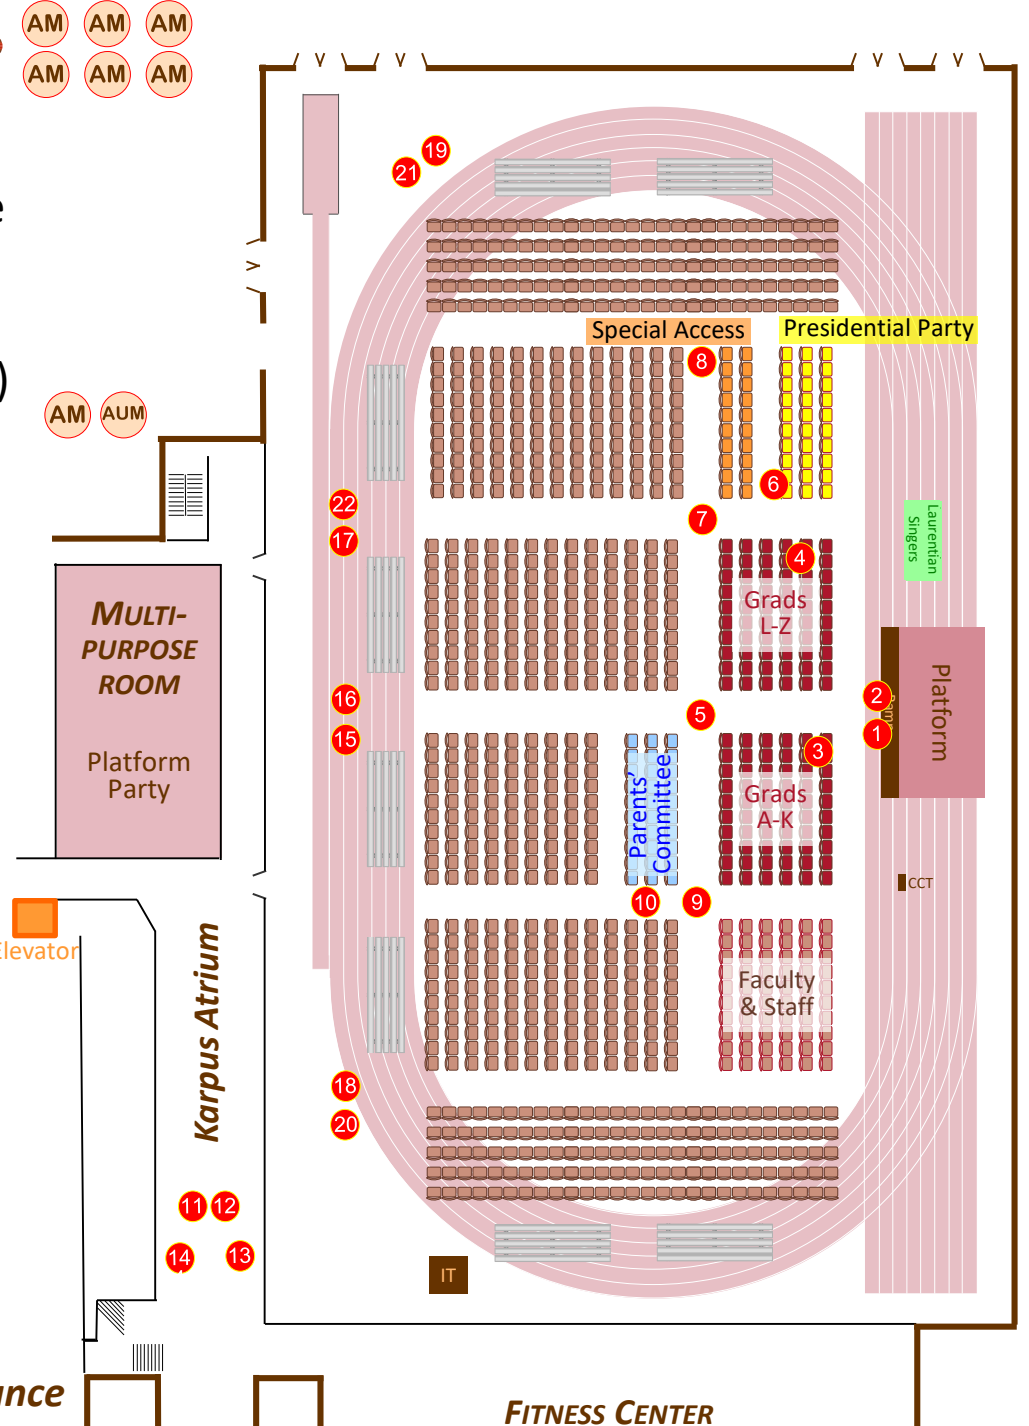

US, CANADA LEAD PLATFORM, NY LEADS FAC/STAFF, SLU LEADS STUDENTS

FITNESS

STUDENT COLUMNS SPLIT: SUMMAS & A-K CONTINUE, MASTERS & L-Z TURN LEFT

Assigned Rooms

Rest Rooms

FITNESS

Usher & Marshal Positions

BEGINNING

Ushers

- 🏰 1- 4 with line-up
- 🏰 5-8, 20 Back Left of L-Z Seating
- 🏰 9-10 Back Right of A-K Seating
- 🏰 11-15 Karpus Atrium
- 🏰 16-21 Field House Floor

PROCESSION

- ❖ Platform Party
 - ❖ Split to proceed up ramps
 - ❖ Led by US, Canada
 - ❖ Stand through invocation (if able)
- ❖ Faculty & Staff
 - ❖ All turn right to seating
 - ❖ Stand through invocation (if able)
- ❖ Students
 - ❖ Master's & L-Z turn left then right
 - ❖ Seated in rows from front
 - ❖ Master's alone in front row
 - ❖ Summas & A-K go straight
 - ❖ Seated in rows from front
 - ❖ Summas alone in front row
 - ❖ Stand through invocation (if able)
- ❖ When all are at seats
 - ❖ UM goes to seat
 - ❖ Bagpipes stop & leave
 - ❖ University Chaplain to podium

PROCESSION & SEATING

- Platform Party
 - Split to proceed up ramps
 - Led by US, Canada
 - Stand through invocation (if able)
- Faculty & Staff
 - All turn right to seating
 - Stand through invocation (if able)
- Students
 - Master's & L-Z turn L. then R.
 - Seated in rows from front
 - Master's alone in front row
 - Summas & A-K go straight
 - Seated in rows from front
 - Summas alone in front row
 - Stand through invocation (if able)
- When all are at seats
 - UM goes to seat
 - Bagpipes stop & leave
 - University Chaplain to podium