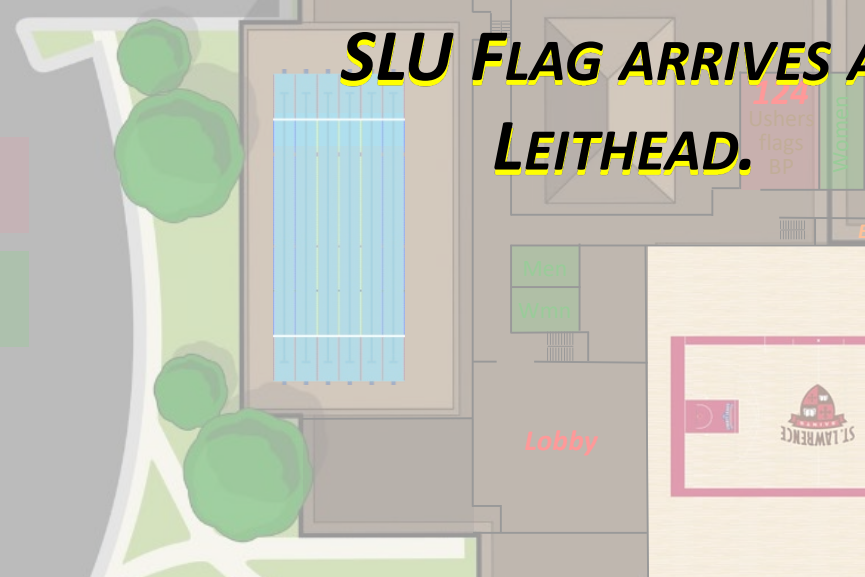

Summa Cum Laude Graduates

- Walk to receive diplomas
- Trustee Achievement award given to graduate with highest GPA (Valedictorian)

Outdoor Recession

RECESSION

- Platform Party
 - Split to proceed up ramps
 - Led by US, Canada
 - Return to MPR or Leithead
- Faculty & Staff
 - Led by Platform Party
 - Form Corridor outside Newell
- Students
 - Led by New York State
 - Master's & Summas lead out
 - Rest follow
 - 2 rows on each side
 - columns 4 abreast
 - Followed by SLU FLag, Bagpipes
- Bagpipes leave Newell
- Recession is over
- Guests free
- Ushers off duty

RECESSION

- Platform Party
 - Split to proceed up ramps
 - Led by US, Canada
 - Return to MPR or Leithead
- Faculty & Staff
 - Led by Platform Party
 - Form Corridor outside Newell
- Students
 - Led by New York State
 - Master's & Summas lead out
 - Rest follow
 - 2 rows on each side
 - columns 4 abreast
 - Followed by SLU FLAG, Bagpipes
- Bagpipes leave Newell
 - Recession is over
 - Guests free
 - Ushers off duty

Newell Entrance

FITNESS CENTER

FACULTY CORRIDOR LEADS GRADUATES TO LEITHEAD

**RECESSION ENDS WHEN
SLU FLAG ARRIVES AT
LEITHEAD.**

LEITHEAD RECEPTION

10'

ST. LAWRENCE
UNIVERSITY

Here we go, Saints!!