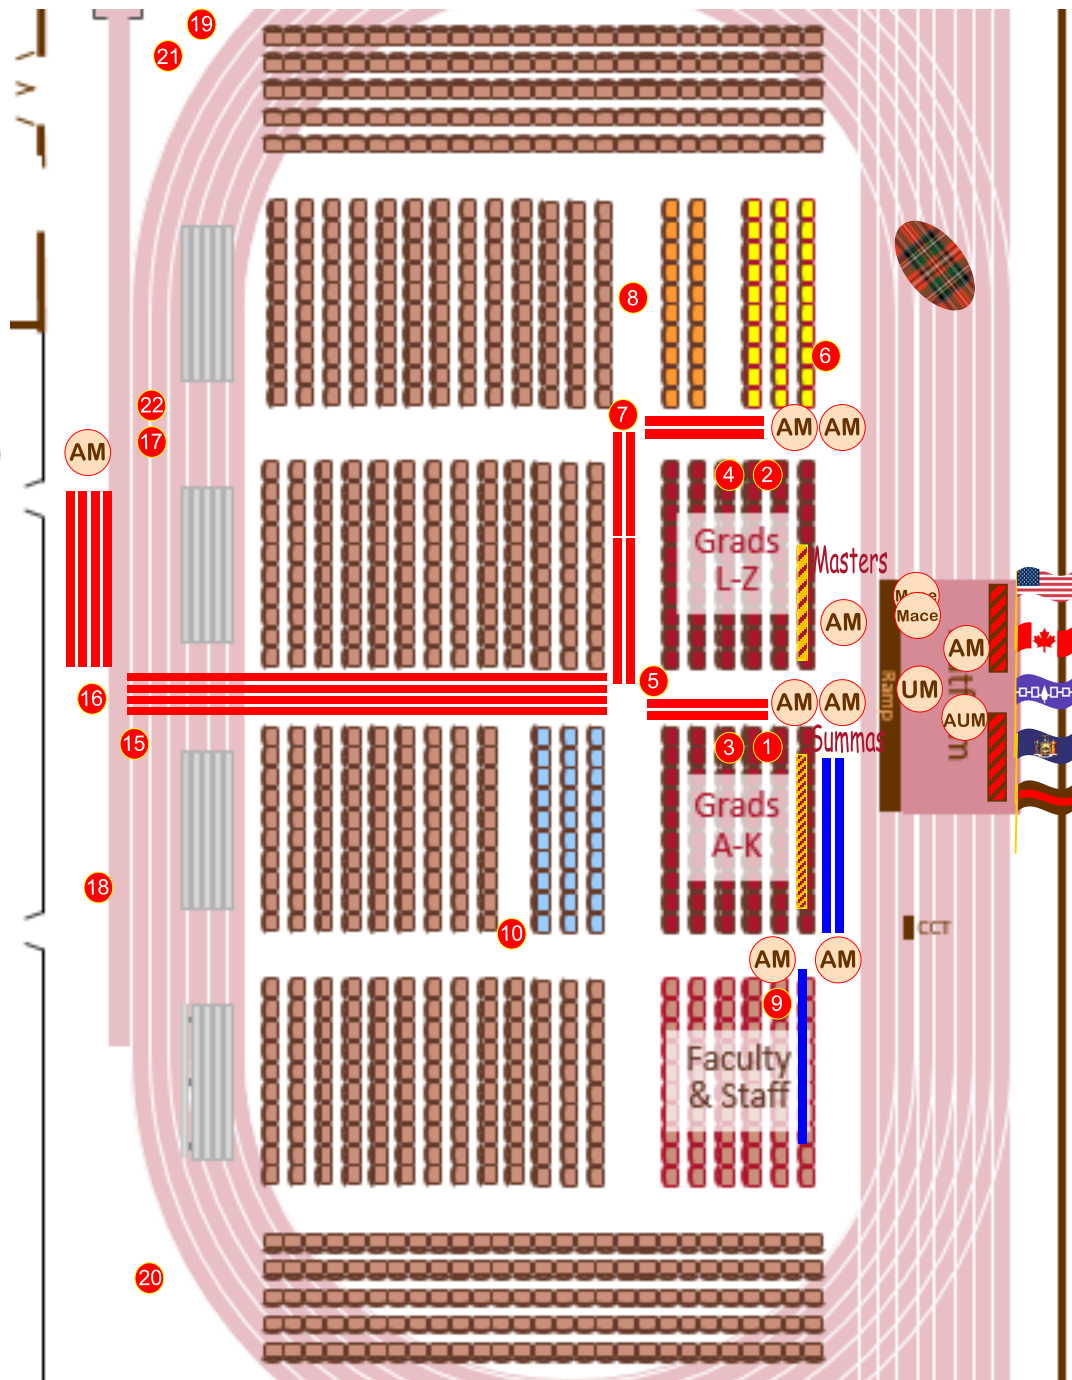

Ushers

- 🏰 1- 4 with line-up
- 🏰 5-8, 20 Back Left of L-Z Seating
- 🏰 9-10 Back Right of A-K Seating
- 🏰 11-15 Karpus Atrium
- 🏰 16-21 Field House Floor

PROCESSION

- ❖ Platform Party
 - ❖ Split to proceed up ramps
 - ❖ Led by US, Canada
 - ❖ Stand through invocation (if able)
- ❖ Faculty & Staff
 - ❖ All turn right to seating
 - ❖ Stand through invocation (if able)
- ❖ Students
 - ❖ Master's & L-Z turn left then right
 - ❖ Seated in rows from front
 - ❖ Master's alone in front row
 - ❖ Summas & A-K go straight
 - ❖ Seated in rows from front
 - ❖ Summas alone in front row
 - ❖ Stand through invocation (if able)
- ❖ When all are at seats
 - ❖ UM goes to seat
 - ❖ Bagpipes stop & leave
 - ❖ University Chaplain to podium

PROCESSION & SEATING

- Platform Party
 - Split to proceed up ramps
 - Led by US, Canada
 - Stand through invocation (if able)
- Faculty & Staff
 - All turn right to seating
 - Stand through invocation (if able)
- Students
 - Master's & L-Z turn L. then R.
 - Seated in rows from front
 - Master's alone in front row
 - Summas & A-K go straight
 - Seated in rows from front
 - Summas alone in front row
 - Stand through invocation (if able)
- When all are at seats
 - UM goes to seat
 - Bagpipes stop & leave
 - University Chaplain to podium