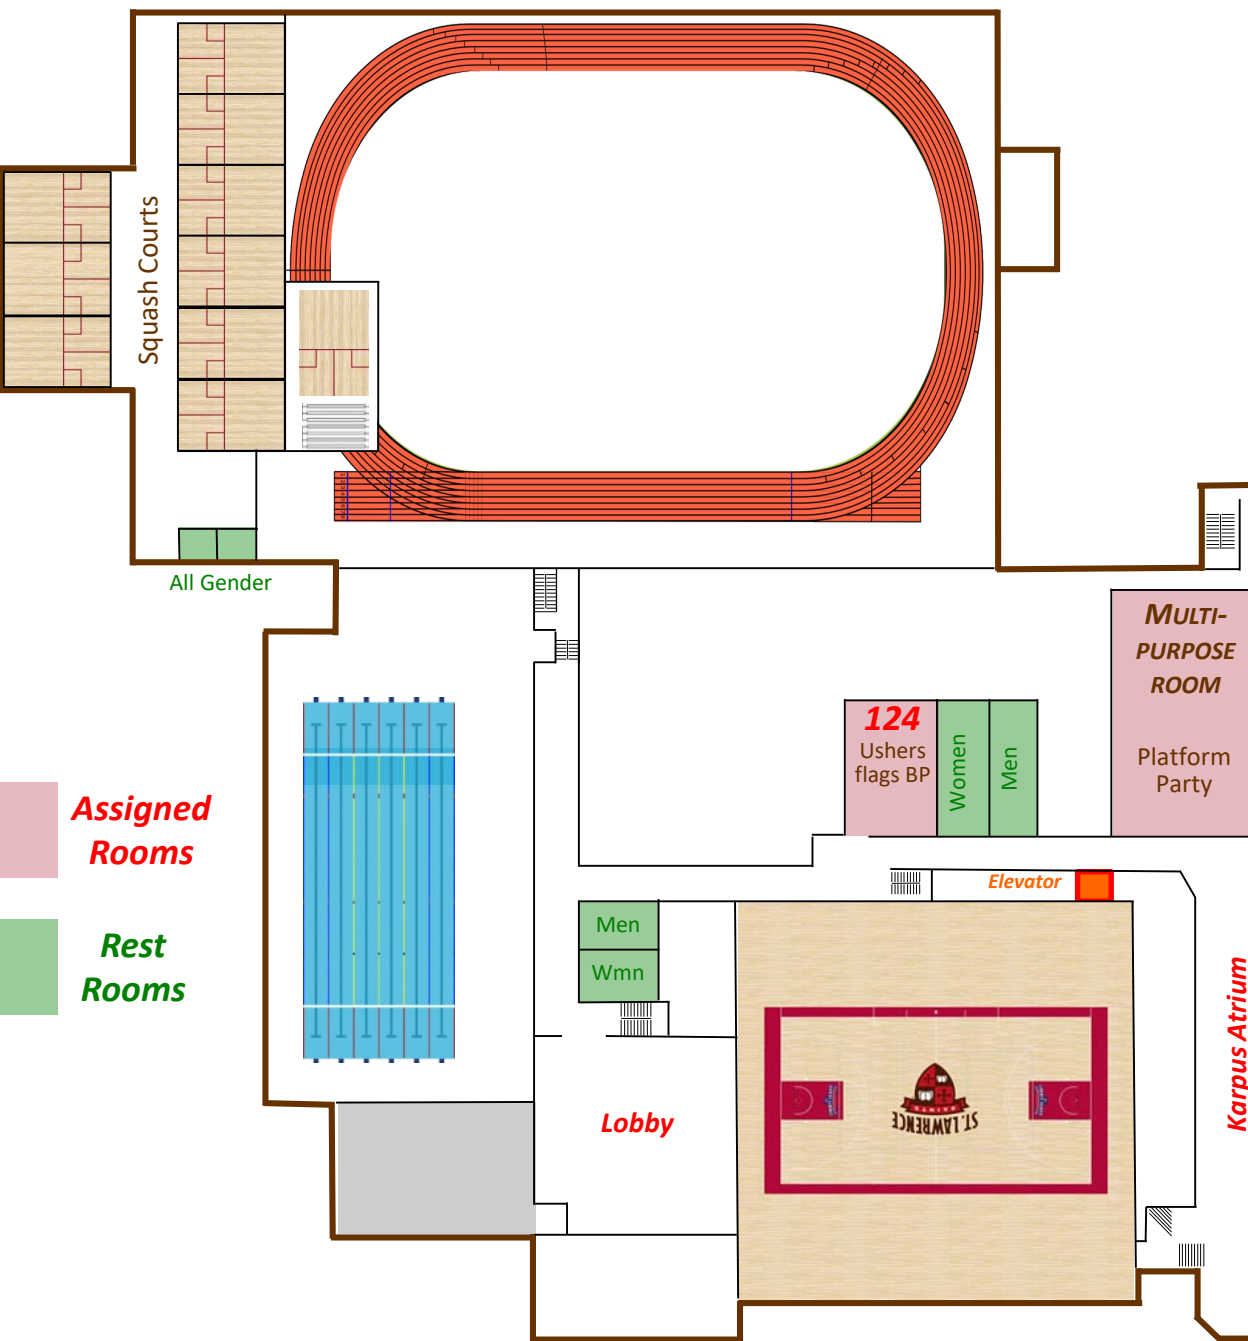

UM

Grads
 L-Z

Grads
 A-K

Faculty
 & Staff

Platform
 Ramp

CCT

IT

Fitness

US, CANADA LEAD PLATFORM, NY LEADS FAC/STAFF, SLU LEADS STUDENTS

FITNESS

STUDENT COLUMNS SPLIT: SUMMAS & A-K CONTINUE, MASTERS & L-Z TURN LEFT

Assigned Rooms

Rest Rooms

FITNESS

Usher & Marshal Positions

BEGINNING

Ushers

- 🏰 1- 4 with line-up
- 🏰 5-8, 20 Back Left of L-Z Seating
- 🏰 9-10 Back Right of A-K Seating
- 🏰 11-15 Karpus Atrium
- 🏰 16-21 Field House Floor

PROCESSION

- ❖ Platform Party
 - ❖ Split to proceed up ramps
 - ❖ Led by US, Canada
 - ❖ Stand through invocation (if able)
- ❖ Faculty & Staff
 - ❖ All turn right to seating
 - ❖ Stand through invocation (if able)
- ❖ Students
 - ❖ Master's & L-Z turn left then right
 - ❖ Seated in rows from front
 - ❖ Master's alone in front row
 - ❖ Summas & A-K go straight
 - ❖ Seated in rows from front
 - ❖ Summas alone in front row
 - ❖ Stand through invocation (if able)
- ❖ When all are at seats
 - ❖ UM goes to seat
 - ❖ Bagpipes stop & leave
 - ❖ University Chaplain to podium

PROCESSION & SEATING

- Platform Party
 - Split to proceed up ramps
 - Led by US, Canada
 - Stand through invocation (if able)
- Faculty & Staff
 - All turn right to seating
 - Stand through invocation (if able)
- Students
 - Master's & L-Z turn L. then R.
 - Seated in rows from front
 - Master's alone in front row
 - Summas & A-K go straight
 - Seated in rows from front
 - Summas alone in front row
 - Stand through invocation (if able)
- When all are at seats
 - UM goes to seat
 - Bagpipes stop & leave
 - University Chaplain to podium