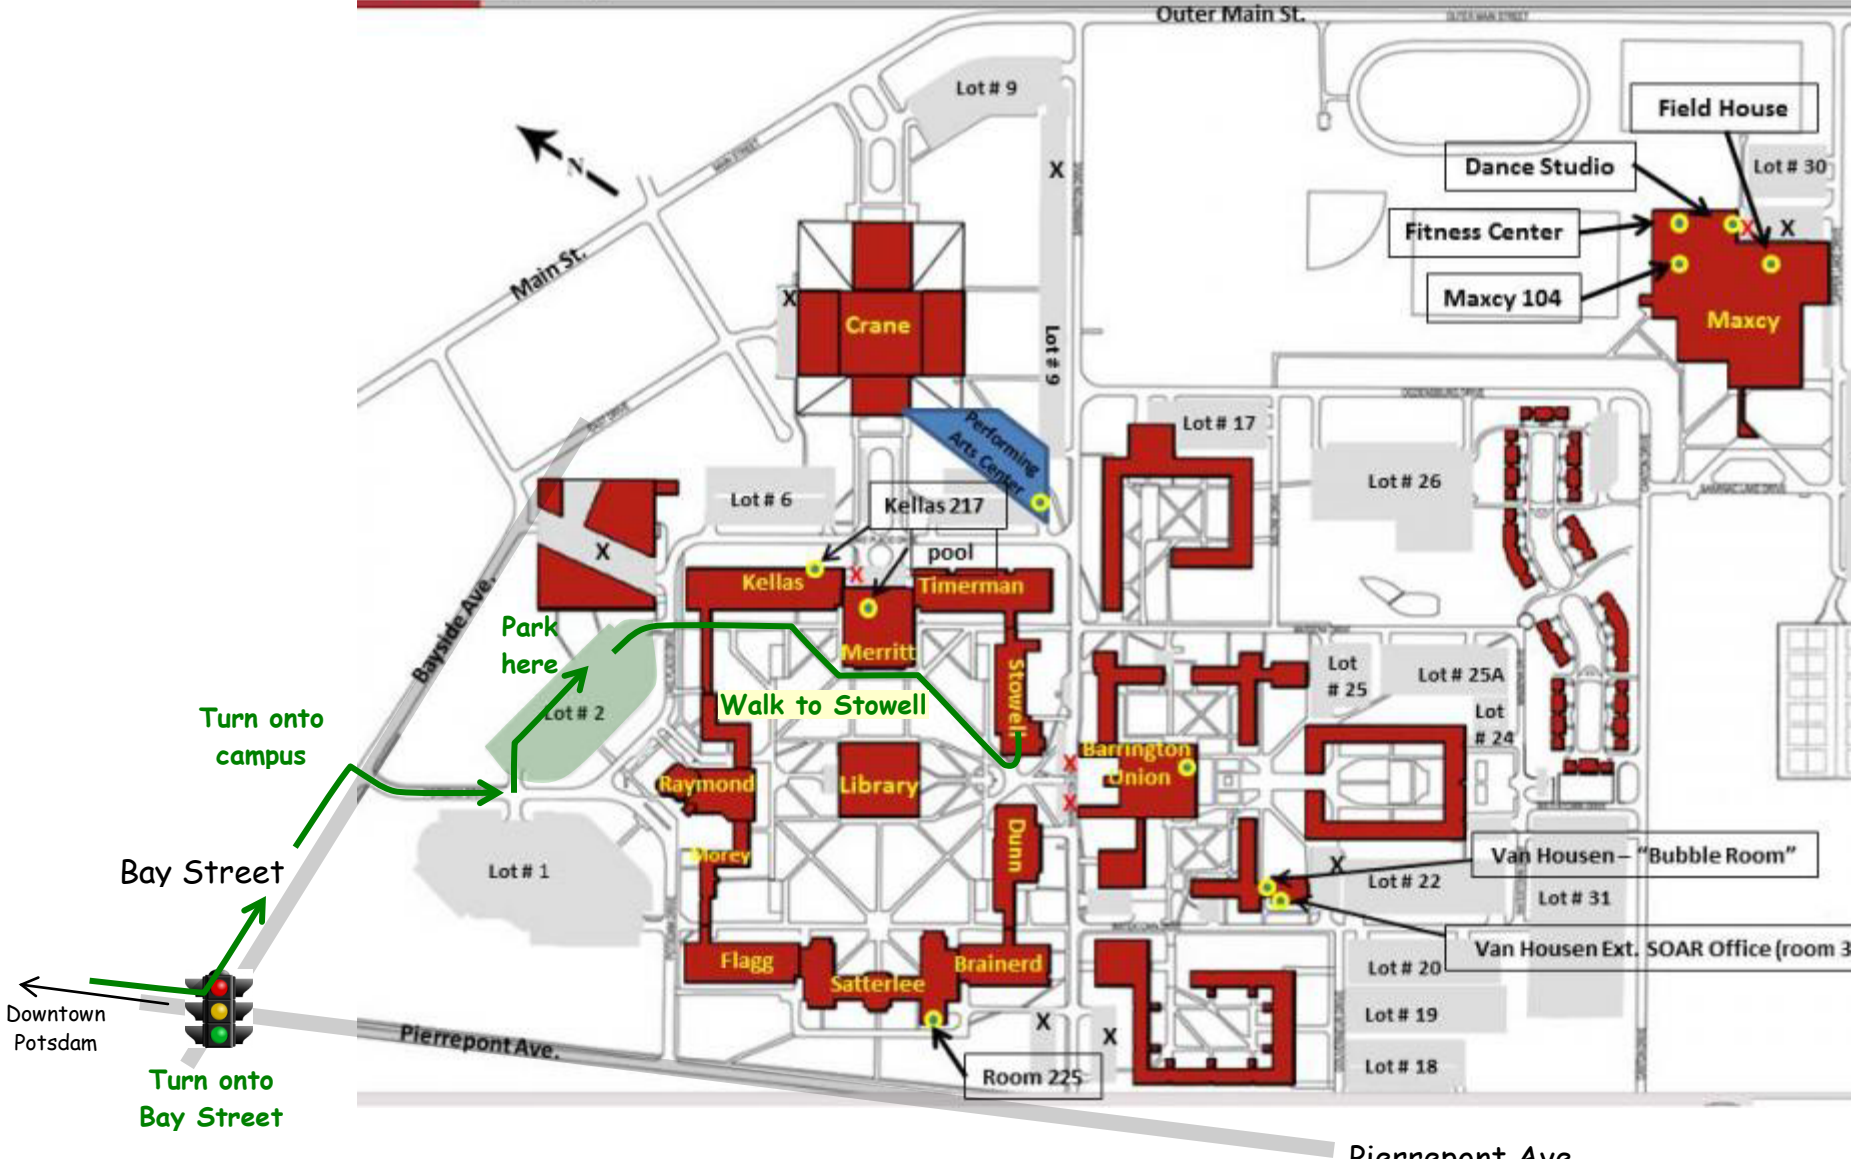

SUNY POTSDAM BUILDINGS

X = 15 min. parking

Turn onto campus

Park here

Walk to Stowell

Bay Street

Downtown Potsdam

Turn onto Bay Street

Pierrepont Ave.