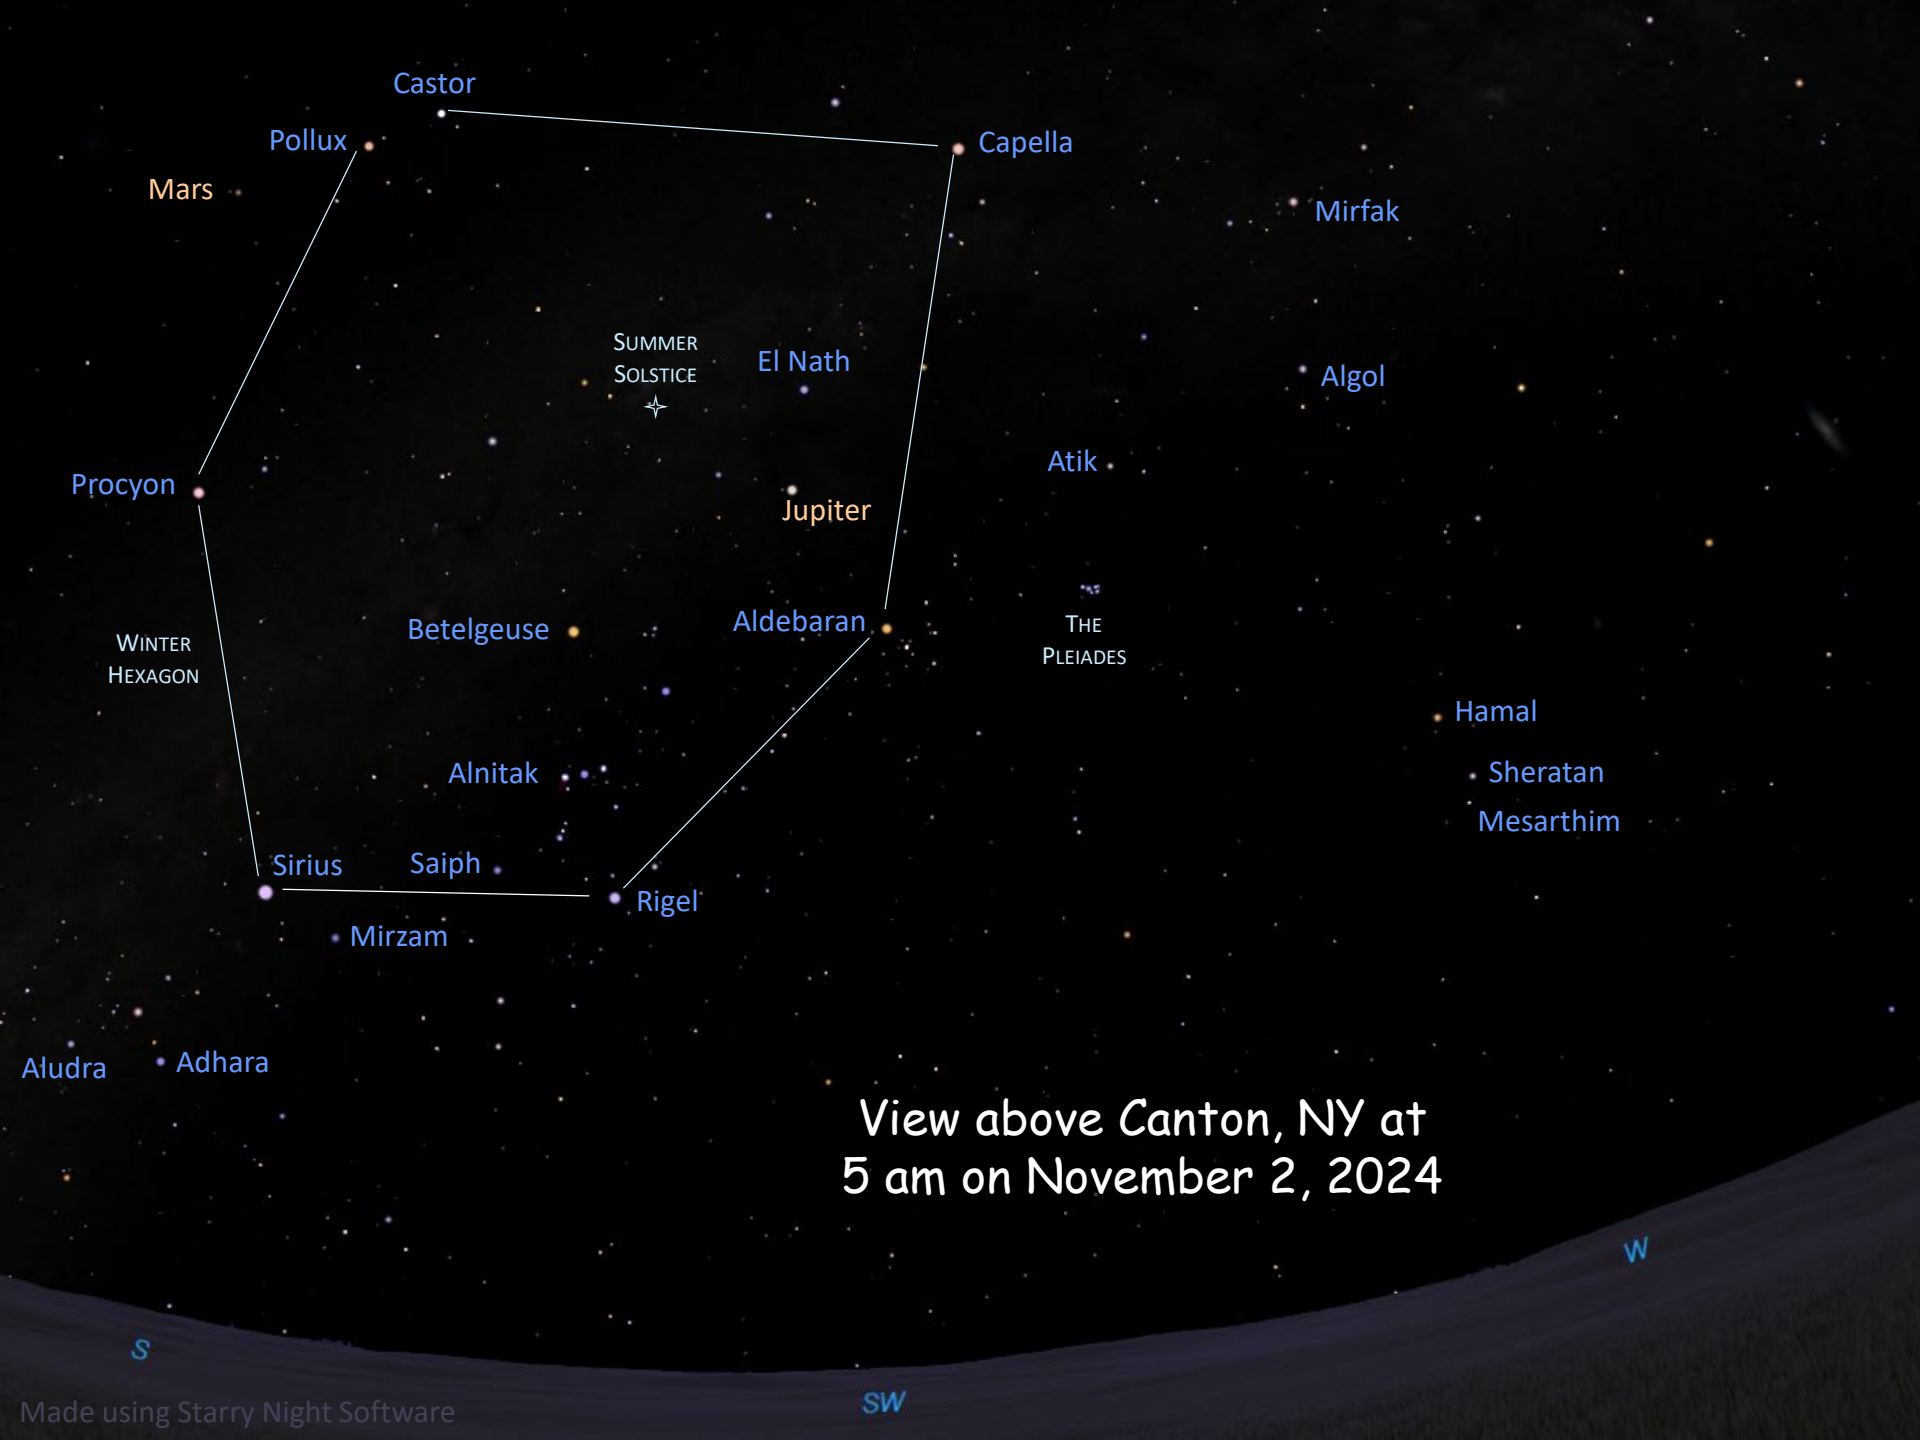

A simulated night sky view from Canton, NY, showing a dense field of stars in various colors (white, yellow, orange, blue) against a dark background. The horizon is visible at the bottom, with directional labels. The text is centered in the lower half of the image.

View above Canton, NY at  
5 am on November 2, 2024

S

SW

W

Castor

Pollux

Capella

Mars

Procyon

Jupiter

Betelgeuse

Aldebaran

Sirius

Rigel

View above Canton, NY at  
5 am on November 2, 2024

S

SW

W

View above Canton, NY at  
5 am on November 2, 2024

View above Canton, NY at  
5 am on November 2, 2024