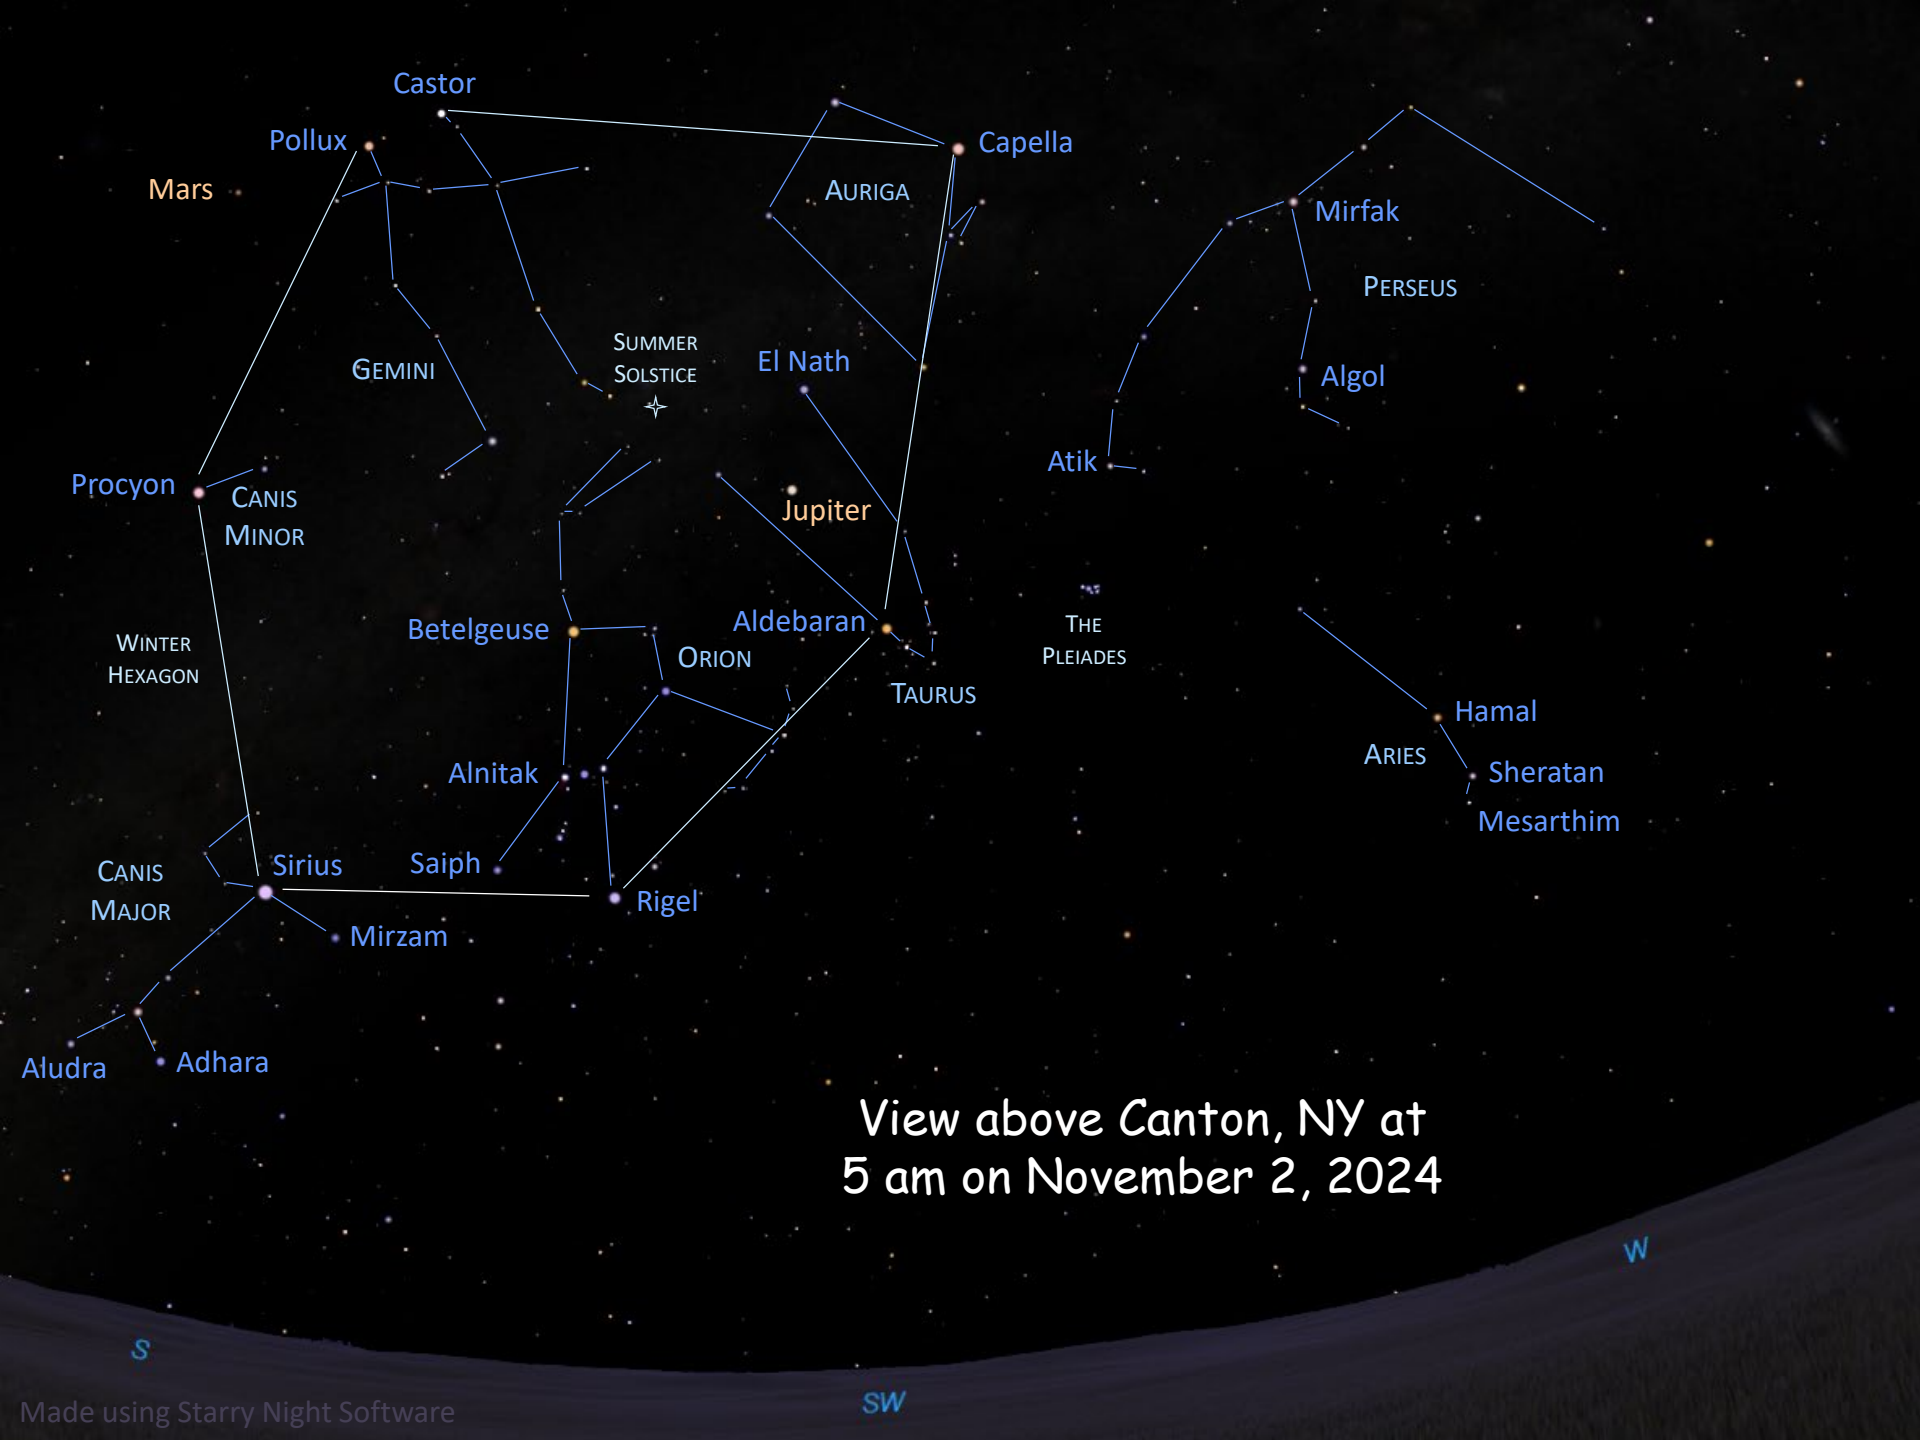

A simulated night sky view from Canton, NY, showing a dense field of stars in various colors (white, yellow, orange, blue) against a dark background. The horizon is visible at the bottom, with directional labels. The text is centered in the lower half of the image.

View above Canton, NY at  
5 am on November 2, 2024

S

SW

W

Castor

Pollux

Capella

Mars

Procyon

Jupiter

Betelgeuse

Aldebaran

Sirius

Rigel

View above Canton, NY at  
5 am on November 2, 2024

S

SW

W

View above Canton, NY at  
5 am on November 2, 2024

View above Canton, NY at  
5 am on November 2, 2024